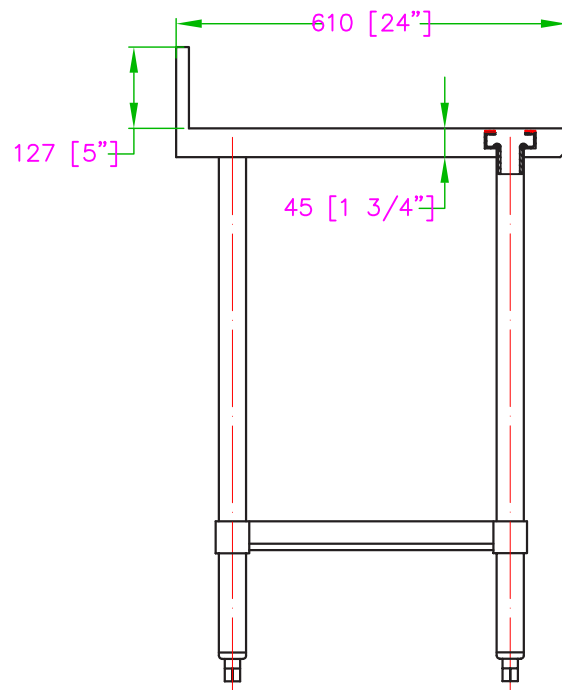

DSST-2448-BKSS WORKTABLE

Characteristics

- Made with high quality 430 stainless steel
- Easy to assemble
- 34" Height
- Gauge 18
- Economic shipping weight

Options

- Extra stainless steel undershelf
- Adjustable stainless steel leg insert
- Set of swivel casters
- Brace bar kit