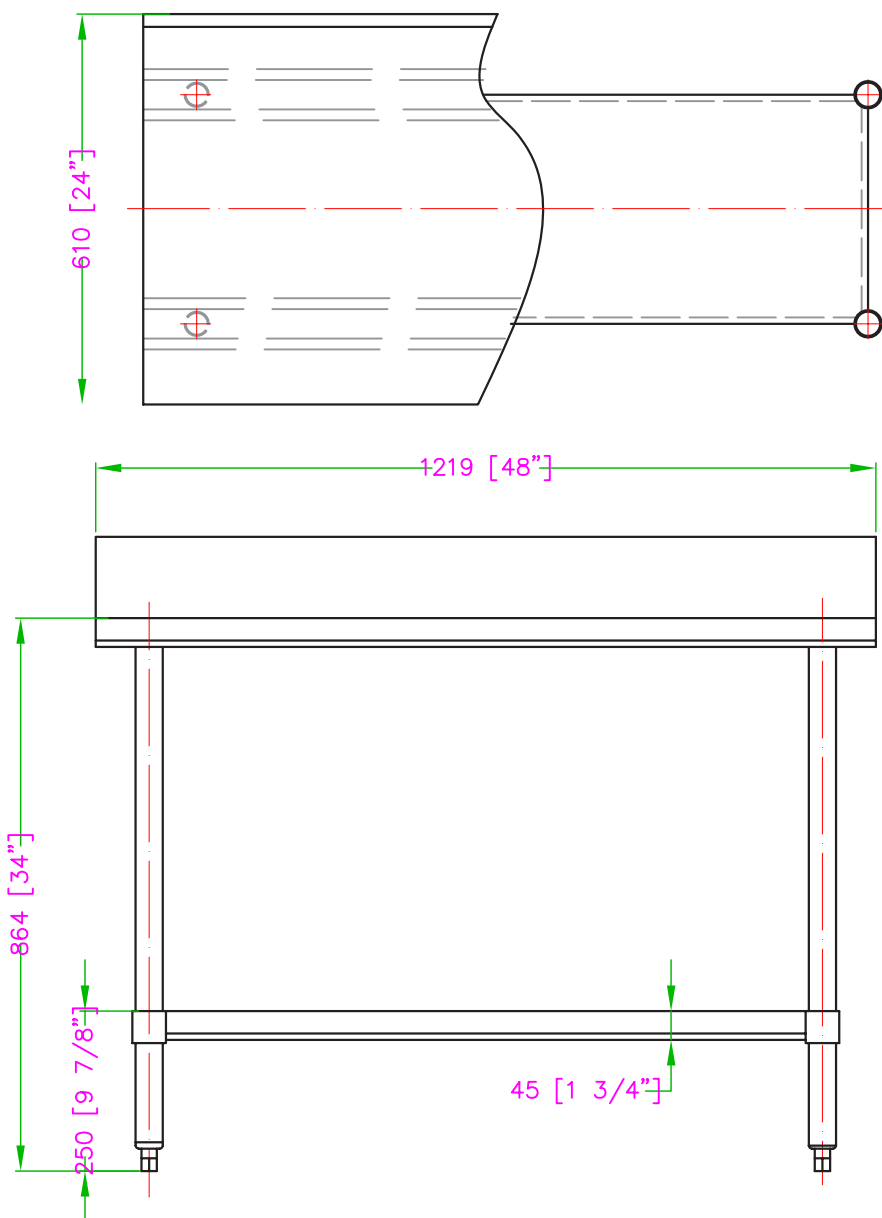

DSST-2448-BKSS WORKTABLE

Characteristics

- Made with high quality 430 stainless steel
- Easy to assemble
- 34" Height
- Gauge 18
- Economic shipping weight

Options

- Extra stainless steel undershelf
- Adjustable stainless steel leg insert
- Set of swivel casters
- Brace bar kit