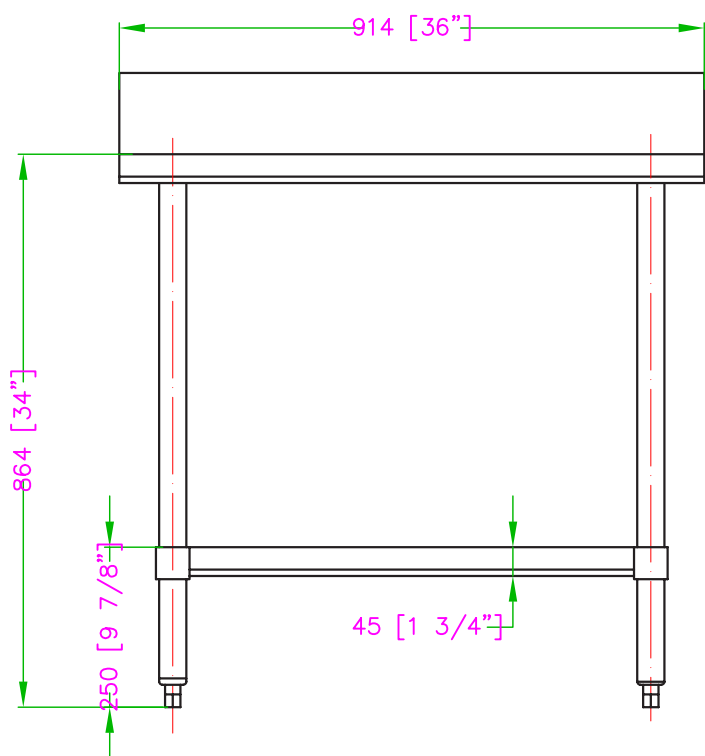

DSST-2436-BKSS WORKTABLE

Characteristics

- Made with high quality 430 stainless steel
- Easy to assemble
- 34" Height
- Gauge 18
- Economic shipping weight

Options

- Extra stainless steel undershelf
- Adjustable stainless steel leg insert
- Set of swivel casters
- Brace bar kit