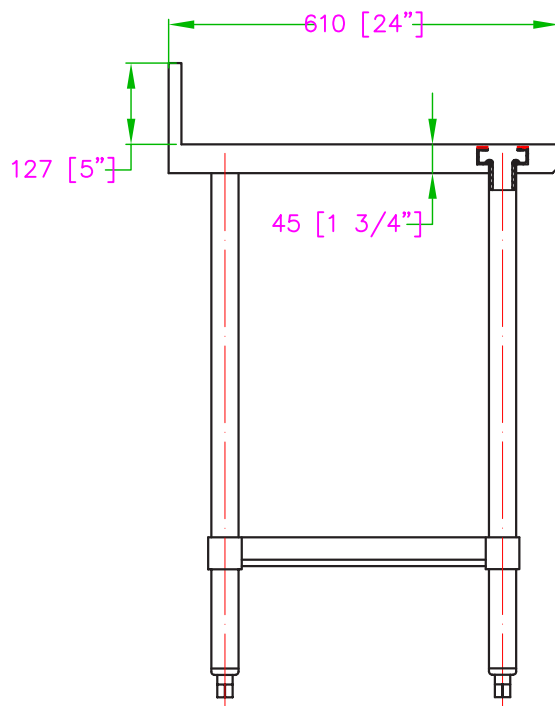

DSST-2436-BKSS WORKTABLE

Characteristics

- Made with high quality 430 stainless steel
- Easy to assemble
- 34" Height
- Gauge 18
- Economic shipping weight

Options

- Extra stainless steel undershelf
- Adjustable stainless steel leg insert
- Set of swivel casters
- Brace bar kit