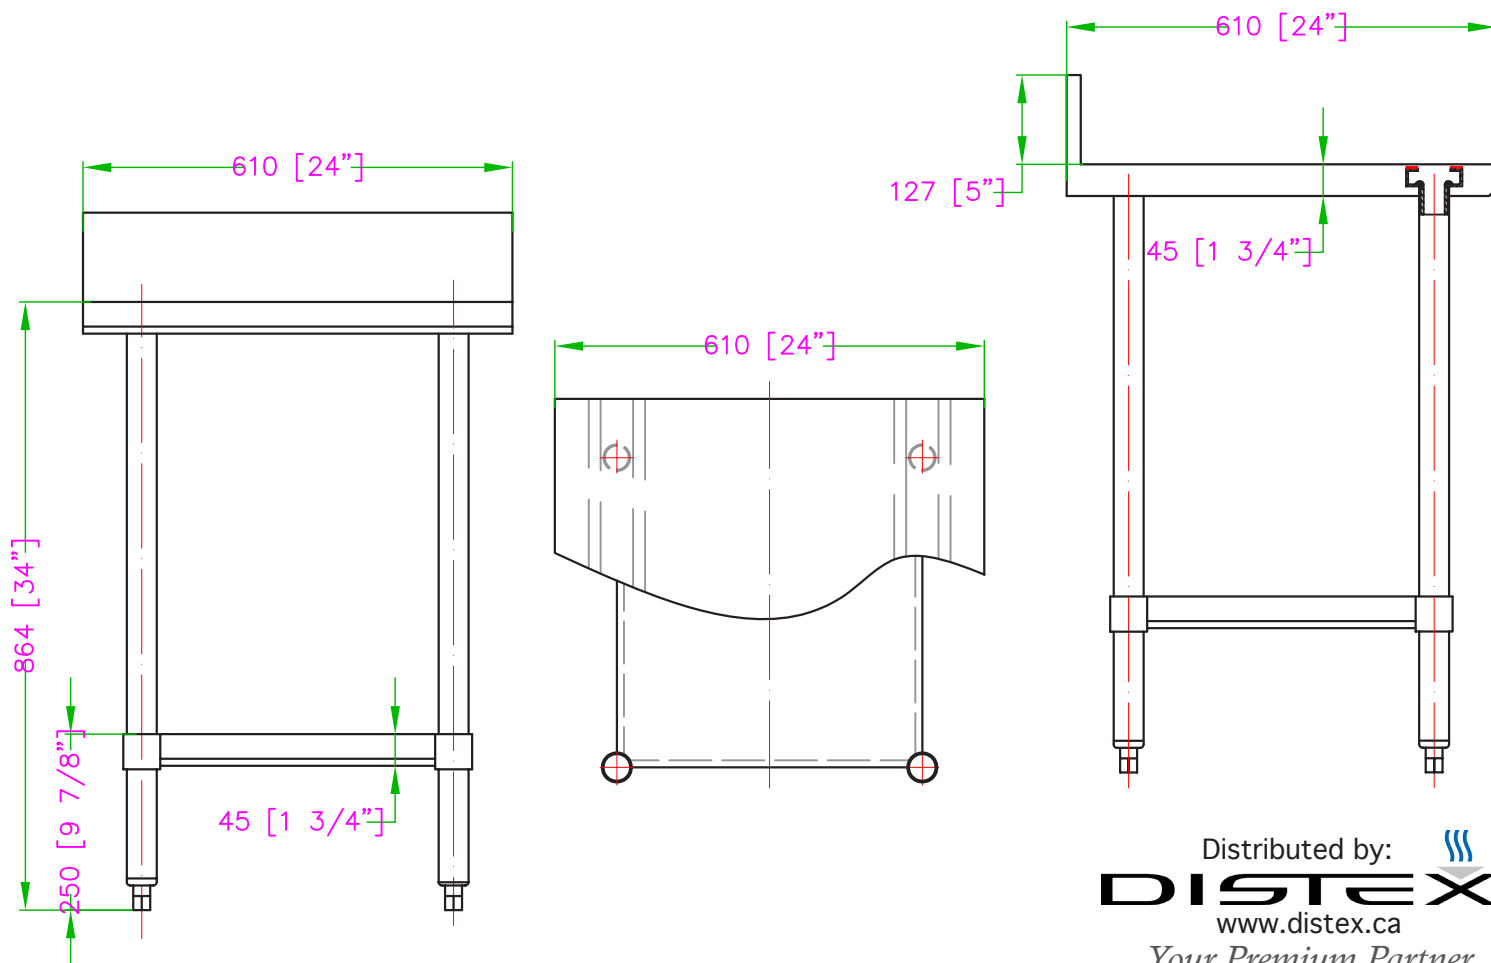

DSST-2424-BKSS WORKTABLE

Characteristics

- Made with high quality 430 stainless steel
- Easy to assemble
- 34" Height
- Gauge 18
- Economic shipping weight

Options

- Extra stainless steel undershelf
- Adjustable stainless steel leg insert
- Set of swivel casters
- Brace bar kit