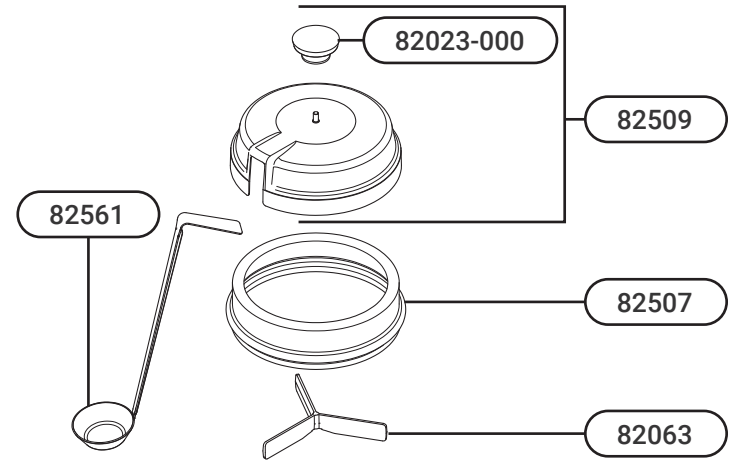

### Fudge Server FS

Complete View for Reference

PART	QTY	DESCRIPTION
82023-0001		BLACK KNOB
82509	1	LID ASSEMBLY
82561	1	LADLE
82507	1	ADAPTER
82063	1	SPACER

PART	QTY	DESCRIPTION
82066	1	BASE ONLY FOR FS/FSP:
81278	1	WATER VESSEL ASSEMBLY
101431	1	THERMOSTAT
81297	1	HEATING ELEMENT
81037	1	THERMAL ASSEMBLY CUT-OUT
04544	1	SNAP-IN ROCKER SWITCH
81269	1	TEMPERATURE INDICATOR PLATE
81271	1	THERMOSTAT KNOB
11201	1	BUSHING, STRAIN RELIEF
11230	1	CORD ASSEMBLY
81058	4	FOOT WITH SCREW - BEFORE 2023
92098	4	PUSH-ON FOOT - AFTER 2023

\*FOR SERIES PRIOR TO 12L,  
REFER TO EARLIER 82066 PARTS  
BREAKDOWN.

82066 BASE ONLY\*