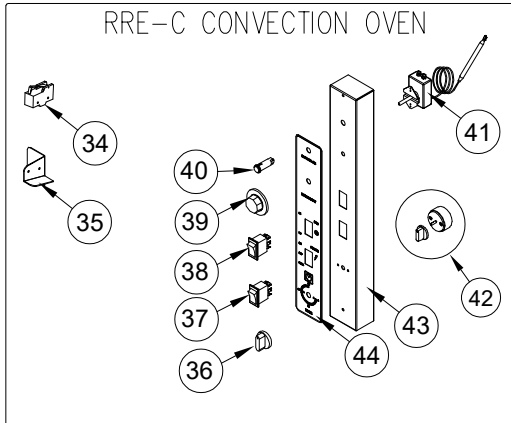

# RRE & RRE-C - SERIES ELECTRIC RANGE

81924

<p>POWER DIST. BLOCK</p> <p>1</p>	<p>GROUND LUG</p> <p>2</p>	<p>CONTROL SWITCH</p> <p>13</p>	<p>THERMOSTAT</p> <p>14</p>	<p>KNOB THERMOSTAT</p> <p>18</p>	<p>KNOB SWITCH</p> <p>19</p>	<p>INDICATOR LIGHT</p> <p>20</p>	<p>CIRCUIT BREAKER</p> <p>33</p>	<p>DOOR SWITCH</p> <p>34</p>
-----------------------------------	----------------------------	---------------------------------	-----------------------------	----------------------------------	------------------------------	----------------------------------	----------------------------------	------------------------------

RR-E SERIES - ELECTRIC RANGE		
ITEM NO.	PART NO.	
25	30041	Oven Bottom
26	40493	Bracket Heater MTG
27	30132	24" Oven door (complete)
	30159	36" Oven door (complete)
	30058	Convection Oven Door (complete)
28	30009	24" Kick plate
	30045	36" Kick plate
29	2571	Heater Element, Oven Bottom, <b>208V</b>
	2573	Heater Element, Oven Bottom, <b>240V</b>
30	1219	Cone Leg
31	2192	Caster, Swivel Plate, without break
	2193	Caster, Swivel Plate, with break
32	32976	Cover, Circuit Breaker RRE-36
33	2589	Circuit Breaker, 2 Pole
34	2539	Switch, Oven Door
35	30734	Door Switch Bracket
36	3098	Timer knob
37	2526	Switch, Power—3 Position
38	2525	Switch, Oven Fan High/Low
39	2523	Thermostat Dial
40	2522	Indicator Light
41	2579	Thermostat
42	2527	Manual timer & timer knob
43	30725	Control Panel R/H For 36" Range
44	2470	Control Panel Decal
45	2507	Hex Head Bolt (1/4-20 X 4)
46	30721	Blower Baffle
47	2505	Blower Spacer Tube
48	2503	Blower Wheel RR-C
49	30602	Motor Mount Weld Plate Assy.
50	5860	Motor