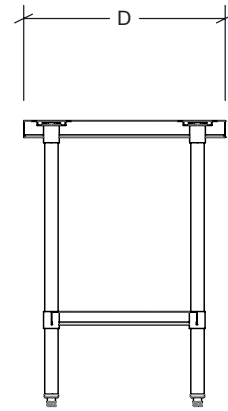

RO-WT-4824

RO-WT-8424

Features

- Made of grade 430 stainless steel - 18 gauge
- Stainless steel legs
- Stainless steel adjustable bottom shelf
- Adjustable stainless steel feet
- Longitudinal reinforcements under the work surface
- Two (2) depths available
- Central legs on 84" (2134 mm) and 96" (2438 mm) wide models
- Quick and easy to assemble
- One (1) year limited warranty on parts and labor
- Certified to NSF/ANSI 2 standards

955 Lachance Street
 Québec, QC G1P 2H3
 Canada

1 800 461-3377
 roskoequipment.ca

Due to the continuous development of the product, specifications are subject to change without notice.

Rosko

RO-WT

Model	Width (W)	Depth (D)	Height	Number of legs	Weight	Packaging dimensions (W x D x H)		
RO-WT-2424	24" – 610 mm	24" – 610 mm	34" – 864 mm	4	34 lb – 15 kg	36 x 32 x 4" 914 x 813 x 102 mm		
RO-WT-3024	30" – 762 mm				39 lb – 18 kg			
RO-WT-3624	36" – 914 mm				44 lb – 20 kg	38 x 32 x 4" 965 x 813 x 102 mm		
RO-WT-4824	48" – 1219 mm				52 lb – 24 kg		50 x 26 x 4" 1270 x 660 x 102 mm	
RO-WT-6024	60" – 1524 mm				63 lb – 29 kg			62 x 26 x 4" 1575 x 660 x 102 mm
RO-WT-7224	72" – 1828 mm				73 lb – 33 kg	74 x 26 x 4" 1880 x 660 x 102 mm		
RO-WT-8424	84" – 2134 mm				6	89 lb – 40 kg	86 x 26 x 4" 2184 x 660 x 102 mm	
RO-WT-9624	96" – 2438 mm	98 lb – 44 kg		98 x 26 x 4" 2489 x 660 x 102 mm				
RO-WT-3030	30" – 762 mm	30" – 762 mm		34" – 864 mm	4	44 lb – 20 kg	36 x 36 x 4" 914 x 914 x 102 mm	
RO-WT-3630	36" – 914 mm					49 lb – 22 kg		38 x 32 x 4" 965 x 813 x 102 mm
RO-WT-4830	48" – 1219 mm					60 lb – 27 kg	50 x 32 x 4" 1270 x 813 x 102 mm	
RO-WT-6030	60" – 1524 mm					71 lb – 32 kg		
RO-WT-7230	72" – 1828 mm					84 lb – 38 kg	74 x 32 x 4" 1880 x 813 x 102 mm	
RO-WT-8430	84" – 2134 mm					6	101 lb – 46 kg	86 x 32 x 4" 2184 x 813 x 102 mm
RO-WT-9630	96" – 2438 mm		113 lb – 51 kg				98 x 32 x 4" 2489 x 813 x 102 mm	