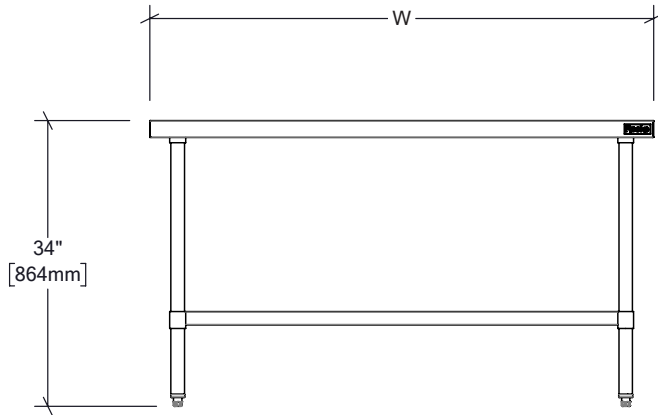

RO-WT-4824

RO-WT-8424

Features

- Made of grade 430 stainless steel - 18 gauge
- Stainless steel legs
- Stainless steel adjustable bottom shelf
- Adjustable stainless steel feet
- Longitudinal reinforcements under the work surface
- Two (2) depths available
- Central legs on 84" (2134 mm) and 96" (2438 mm) wide models
- Quick and easy to assemble
- One (1) year limited warranty on parts and labor
- Certified to NSF/ANSI 2 standards

955 Lachance Street
 Québec, QC G1P 2H3
 Canada

1 800 461-3377
 roskoequipment.ca

Due to the continuous development of the product, specifications are subject to change without notice.

Rosko

RO-WT

Model	Width (W)	Depth (D)	Height	Number of legs	Weight	Packaging dimensions (W x D x H)		
RO-WT-2424	24" – 610 mm	24" – 610 mm	34" – 864 mm	4	34 lb – 15 kg	36 x 32 x 4" 914 x 813 x 102 mm		
RO-WT-3024	30" – 762 mm				39 lb – 18 kg			
RO-WT-3624	36" – 914 mm				44 lb – 20 kg	38 x 32 x 4" 965 x 813 x 102 mm		
RO-WT-4824	48" – 1219 mm				52 lb – 24 kg		50 x 26 x 4" 1270 x 660 x 102 mm	
RO-WT-6024	60" – 1524 mm				63 lb – 29 kg			62 x 26 x 4" 1575 x 660 x 102 mm
RO-WT-7224	72" – 1828 mm				73 lb – 33 kg	74 x 26 x 4" 1880 x 660 x 102 mm		
RO-WT-8424	84" – 2134 mm				6	89 lb – 40 kg	86 x 26 x 4" 2184 x 660 x 102 mm	
RO-WT-9624	96" – 2438 mm	98 lb – 44 kg		98 x 26 x 4" 2489 x 660 x 102 mm				
RO-WT-3030	30" – 762 mm	30" – 762 mm		34" – 864 mm	4	44 lb – 20 kg	36 x 36 x 4" 914 x 914 x 102 mm	
RO-WT-3630	36" – 914 mm					49 lb – 22 kg		38 x 32 x 4" 965 x 813 x 102 mm
RO-WT-4830	48" – 1219 mm					60 lb – 27 kg	50 x 32 x 4" 1270 x 813 x 102 mm	
RO-WT-6030	60" – 1524 mm					71 lb – 32 kg		
RO-WT-7230	72" – 1828 mm					84 lb – 38 kg	74 x 32 x 4" 1880 x 813 x 102 mm	
RO-WT-8430	84" – 2134 mm					6	101 lb – 46 kg	86 x 32 x 4" 2184 x 813 x 102 mm
RO-WT-9630	96" – 2438 mm		113 lb – 51 kg				98 x 32 x 4" 2489 x 813 x 102 mm	