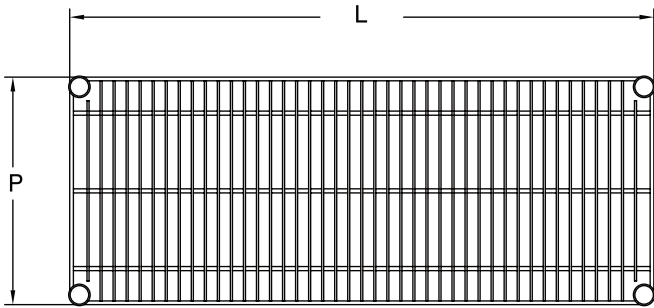

Shelf model	Width (W)	Depth (D)	Height	Packaging		
				Weight	Dimensions (W x D x H)	Quantity
RO-WS-S2414-GE	24" – 610 mm	14" – 356 mm	1 1/4" – 32 mm	35 lb – 16 kg	24 1/2 x 14 1/2 x 7" – 622 x 368 x 178 mm	4
RO-WS-S2418-GE		18" – 457 mm		39 lb – 18 kg	24 1/2 x 18 1/2 x 7" – 622 x 470 x 178 mm	4
RO-WS-S2424-GE		24" – 610 mm		44 lb – 20 kg	24 1/2 x 24 1/2 x 7" – 622 x 622 x 178 mm	4
RO-WS-S3014-GE	30" – 762 mm	14" – 356 mm		41 lb – 19 kg	30 1/2 x 14 1/2 x 7" – 775 x 368 x 178 mm	4
RO-WS-S3018-GE		18" – 457 mm		45 lb – 20 kg	30 1/2 x 18 1/2 x 7" – 775 x 470 x 178 mm	4
RO-WS-S3024-GE		24" – 610 mm		51 lb – 23 kg	30 1/2 x 24 1/2 x 7" – 775 x 622 x 178 mm	4
RO-WS-S3614-GE	36" – 914 mm	14" – 356 mm		47 lb – 21 kg	36 1/2 x 14 1/2 x 7" – 927 x 368 x 178 mm	4
RO-WS-S3618-GE		18" – 457 mm		51 lb – 23 kg	36 1/2 x 18 1/2 x 7" – 927 x 470 x 178 mm	4
RO-WS-S3624-GE		24" – 610 mm		58 lb – 26 kg	36 1/2 x 24 1/2 x 7" – 927 x 622 x 178 mm	4
RO-WS-S4214-GE	42" – 1067 mm	14" – 356 mm		52 lb – 23 kg	42 1/2 x 14 1/2 x 7" – 1080 x 368 x 178 mm	4
RO-WS-S4218-GE		18" – 457 mm		56 lb – 25 kg	42 1/2 x 18 1/2 x 7" – 1080 x 470 x 178 mm	4
RO-WS-S4224-GE		24" – 610 mm		64 lb – 29 kg	42 1/2 x 24 1/2 x 7" – 1080 x 622 x 178 mm	4
RO-WS-S4814-GE	48" – 1219 mm	14" – 356 mm		58 lb – 26 kg	48 1/2 x 14 1/2 x 7" – 1232 x 368 x 178 mm	4
RO-WS-S4818-GE		18" – 457 mm		64 lb – 29 kg	48 1/2 x 18 1/2 x 7" – 1232 x 470 x 178 mm	4
RO-WS-S4824-GE		24" – 610 mm		72 lb – 33 kg	48 1/2 x 24 1/2 x 7" – 1232 x 622 x 178 mm	4
RO-WS-S6014-GE	60" – 1524 mm	14" – 356 mm		37 lb – 17 kg	60 1/2 x 14 1/2 x 4" – 1537 x 368 x 102 mm	2
RO-WS-S6018-GE		18" – 457 mm	40 lb – 18 kg	60 1/2 x 18 1/2 x 4" – 1537 x 470 x 102 mm	2	
RO-WS-S6024-GE		24" – 610 mm	46 lb – 21 kg	60 1/2 x 24 1/2 x 4" – 1537 x 622 x 102 mm	2	
RO-WS-S7214-GE	72" – 1829 mm	14" – 356 mm	44 lb – 20 kg	72 1/2 x 14 1/2 x 4" – 1842 x 368 x 102 mm	2	
RO-WS-S7218-GE		18" – 457 mm	48 lb – 21 kg	72 1/2 x 18 1/2 x 4" – 1842 x 470 x 102 mm	2	
RO-WS-S7224-GE		24" – 610 mm	54 lb – 24 kg	72 1/2 x 24 1/2 x 4" – 1842 x 622 x 102 mm	2	

Post model	Diameter	Height	Packaging		
			Weight	Dimensions (W x D x H)	Quantity
RO-WS-P54-GE	1" – 25 mm	54" – 1372 mm	12 lb – 5 kg	4 1/2 x 1 1/2 x 54" – 114 x 38 x 1372 mm	4
RO-WS-P64-GE		64" – 1626 mm	15 lb – 7 kg	4 1/2 x 1 1/2 x 64" – 114 x 38 x 1626 mm	4
RO-WS-P72-GE		72" – 1829 mm	17 lb – 8 kg	4 1/2 x 1 1/2 x 72" – 114 x 38 x 1880 mm	4
RO-WS-P86-GE		86" – 2184 mm	20 lb – 9 kg	4 1/2 x 1 1/2 x 86" – 114 x 38 x 2184 mm	4