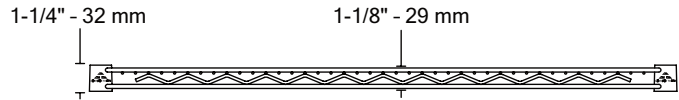

955 Lachance Street
 Québec, QC G1P 2H3
 Canada

1 800 461-3377
 roskequipment.ca

*Due to the continuous development of the product,
 specifications are subject to change without notice.*

Shelf model	Width (W)	Depth (D)	Height	Packaging		
				Weight	Dimensions (W x D x H)	Quantity
RO-WS-S2414-GE	24" – 610 mm	14" – 356 mm	1 1/4" – 32 mm	35 lb – 16 kg	24 1/2 x 14 1/2 x 7" – 622 x 368 x 178 mm	4
RO-WS-S2418-GE		18" – 457 mm		39 lb – 18 kg	24 1/2 x 18 1/2 x 7" – 622 x 470 x 178 mm	4
RO-WS-S2424-GE		24" – 610 mm		44 lb – 20 kg	24 1/2 x 24 1/2 x 7" – 622 x 622 x 178 mm	4
RO-WS-S3014-GE	30" – 762 mm	14" – 356 mm		41 lb – 19 kg	30 1/2 x 14 1/2 x 7" – 775 x 368 x 178 mm	4
RO-WS-S3018-GE		18" – 457 mm		45 lb – 20 kg	30 1/2 x 18 1/2 x 7" – 775 x 470 x 178 mm	4
RO-WS-S3024-GE		24" – 610 mm		51 lb – 23 kg	30 1/2 x 24 1/2 x 7" – 775 x 622 x 178 mm	4
RO-WS-S3614-GE	36" – 914 mm	14" – 356 mm		47 lb – 21 kg	36 1/2 x 14 1/2 x 7" – 927 x 368 x 178 mm	4
RO-WS-S3618-GE		18" – 457 mm		51 lb – 23 kg	36 1/2 x 18 1/2 x 7" – 927 x 470 x 178 mm	4
RO-WS-S3624-GE		24" – 610 mm		58 lb – 26 kg	36 1/2 x 24 1/2 x 7" – 927 x 622 x 178 mm	4
RO-WS-S4214-GE	42" – 1067 mm	14" – 356 mm		52 lb – 23 kg	42 1/2 x 14 1/2 x 7" – 1080 x 368 x 178 mm	4
RO-WS-S4218-GE		18" – 457 mm		56 lb – 25 kg	42 1/2 x 18 1/2 x 7" – 1080 x 470 x 178 mm	4
RO-WS-S4224-GE		24" – 610 mm		64 lb – 29 kg	42 1/2 x 24 1/2 x 7" – 1080 x 622 x 178 mm	4
RO-WS-S4814-GE	48" – 1219 mm	14" – 356 mm		58 lb – 26 kg	48 1/2 x 14 1/2 x 7" – 1232 x 368 x 178 mm	4
RO-WS-S4818-GE		18" – 457 mm		64 lb – 29 kg	48 1/2 x 18 1/2 x 7" – 1232 x 470 x 178 mm	4
RO-WS-S4824-GE		24" – 610 mm		72 lb – 33 kg	48 1/2 x 24 1/2 x 7" – 1232 x 622 x 178 mm	4
RO-WS-S6014-GE	60" – 1524 mm	14" – 356 mm		37 lb – 17 kg	60 1/2 x 14 1/2 x 4" – 1537 x 368 x 102 mm	2
RO-WS-S6018-GE		18" – 457 mm	40 lb – 18 kg	60 1/2 x 18 1/2 x 4" – 1537 x 470 x 102 mm	2	
RO-WS-S6024-GE		24" – 610 mm	46 lb – 21 kg	60 1/2 x 24 1/2 x 4" – 1537 x 622 x 102 mm	2	
RO-WS-S7214-GE	72" – 1829 mm	14" – 356 mm	44 lb – 20 kg	72 1/2 x 14 1/2 x 4" – 1842 x 368 x 102 mm	2	
RO-WS-S7218-GE		18" – 457 mm	48 lb – 21 kg	72 1/2 x 18 1/2 x 4" – 1842 x 470 x 102 mm	2	
RO-WS-S7224-GE		24" – 610 mm	54 lb – 24 kg	72 1/2 x 24 1/2 x 4" – 1842 x 622 x 102 mm	2	