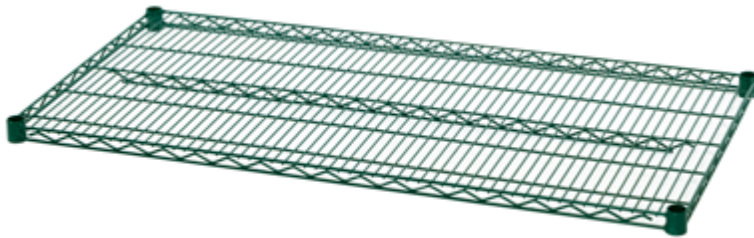

Rosko

RO-WS

Green Epoxy Wire Shelving

<input type="checkbox"/> RO-WS-S2414-GE	<input type="checkbox"/> RO-WS-S3614-GE	<input type="checkbox"/> RO-WS-S4814-GE	<input type="checkbox"/> RO-WS-S7214-GE	<input type="checkbox"/> RO-WS-P54-GE
<input type="checkbox"/> RO-WS-S2418-GE	<input type="checkbox"/> RO-WS-S3618-GE	<input type="checkbox"/> RO-WS-S4818-GE	<input type="checkbox"/> RO-WS-S7218-GE	<input type="checkbox"/> RO-WS-P64-GE
<input type="checkbox"/> RO-WS-S2424-GE	<input type="checkbox"/> RO-WS-S3624-GE	<input type="checkbox"/> RO-WS-S4824-GE	<input type="checkbox"/> RO-WS-S7224-GE	<input type="checkbox"/> RO-WS-P72-GE
<input type="checkbox"/> RO-WS-S3014-GE	<input type="checkbox"/> RO-WS-S4214-GE	<input type="checkbox"/> RO-WS-S6014-GE		<input type="checkbox"/> RO-WS-P86-GE
<input type="checkbox"/> RO-WS-S3018-GE	<input type="checkbox"/> RO-WS-S4218-GE	<input type="checkbox"/> RO-WS-S6018-GE		
<input type="checkbox"/> RO-WS-S3024-GE	<input type="checkbox"/> RO-WS-S4224-GE	<input type="checkbox"/> RO-WS-S6024-GE		

RO-WS-S4824-GE

Features

- Made of steel with durable green epoxy finish
- Posts and shelves sold separately (sold in packs of 4 units)
- Three (3) shelf depths available
- Posts with steel leveling foot
- Posts height identification
- Mounting clips included
- Quick and easy to assemble
- One (1) year limited warranty on parts and labor
- Certified to NSF/ANSI 2 standards