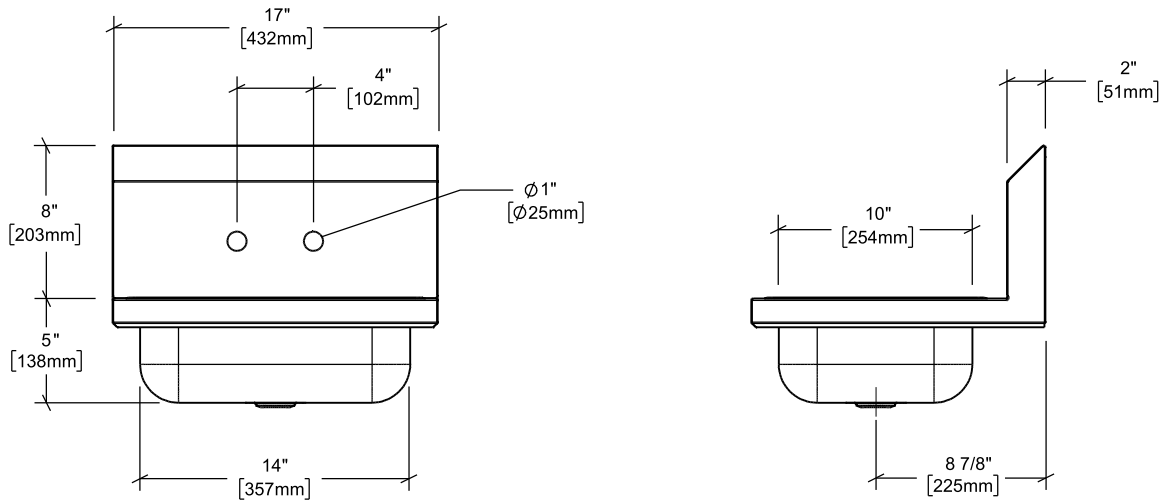

Rosko

RO-WMHS

Wall Mounted Hand Sink

□ RO-WMHS-1410

RO-WMHS-1410

Features

- Made of grade 304 stainless steel
- Welded bowl
- 1½" (38 mm) central basket drain included
- Faucet included
- Wall mounts included
- One (1) year limited warranty on parts and labor
- Certified to ASME A112.19.3-2008/CSA B45.4-08 and NSF/ANSI 2 standards

Model	Width	Depth	Total height	Weight	Packaging dimensions (W x D x H)
RO-WMHS	17" - 432 mm	15 3/8" - 391 mm	13 1/2" - 343 mm	9 lb - 4 kg	18 x 16 1/2 x 14" 457 x 419 x 356 mm

955 Lachance Street
 Québec, QC G1P 2H3
 Canada