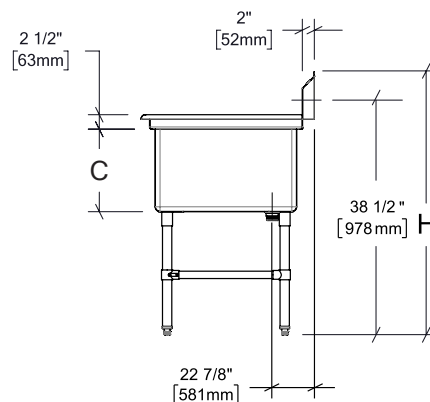

RO-ST-2424-L24

You could also like our Single and Double Sinks RO-SS & RO-SD

Features

- Made of grade 304 stainless steel - 18 gauge
- Rolled edges
- 1½" (38 mm) corner drain with overflow included
- Three (3) leg braces included
- Stainless steel legs
- Adjustable stainless steel feet
- Quick and easy to assemble
- One (1) year limited warranty on parts and labor
- Certified to ASME A112.19.3-2008/CSA B45.4-08 and NSF/ANSI 2 standards

955 Lachance Street
Québec, QC G1P 2H3
Canada

1 800 461-3377
roskoequipment.ca

Due to the continuous development of the product, specifications are subject to change without notice.

Rosko

RO-ST

Model	Bowl dimensions (A x B x C)	Total width (W)	Total depth (D)	Total height (H)	Drainboard width	Weight	Drainboard
RO-ST-2424	24 x 24 x 14" 610 x 610 x 356 mm	77" 1956 mm	29 1/2" 749 mm	43 3/4" 1111 mm	-	121 lb - 55 kg	-
RO-ST-2424-L		98 1/2" 2502 mm			24" 610 mm	149 lb - 68 kg	Left
RO-ST-2424-R24		120" 3048 mm			161 lb - 73 kg	Right	
RO-ST-2424-LR24					161 lb - 73 kg	Left and right	