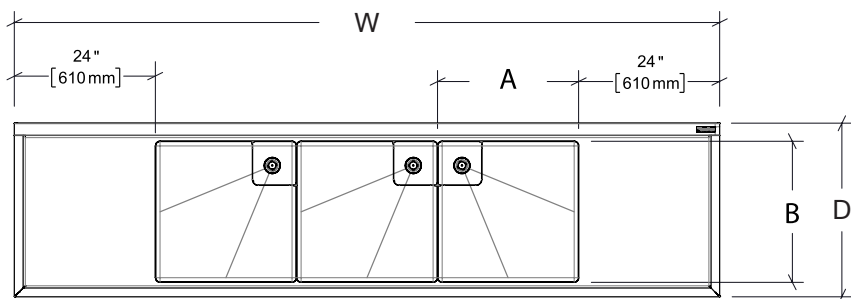

RO-ST-2424-L24

You could also like our Single and Double Sinks RO-SS & RO-SD

Features

- Made of grade 304 stainless steel - 18 gauge
- Rolled edges
- 1½" (38 mm) corner drain with overflow included
- Three (3) leg braces included
- Stainless steel legs
- Adjustable stainless steel feet
- Quick and easy to assemble
- One (1) year limited warranty on parts and labor
- Certified to ASME A112.19.3-2008/CSA B45.4-08 and NSF/ANSI 2 standards

955 Lachance Street
Québec, QC G1P 2H3
Canada

1 800 461-3377
roskoequipment.ca

Due to the continuous development of the product, specifications are subject to change without notice.

Rosko

RO-ST

Model	Bowl dimensions (A x B x C)	Total width (W)	Total depth (D)	Total height (H)	Drainboard width	Weight	Drainboard
RO-ST-2424	24 x 24 x 14" 610 x 610 x 356 mm	77" 1956 mm	29 1/2" 749 mm	43 3/4" 1111 mm	-	121 lb - 55 kg	-
RO-ST-2424-L		98 1/2" 2502 mm			24" 610 mm	149 lb - 68 kg	Left
RO-ST-2424-R24		120" 3048 mm			161 lb - 73 kg	Right	
RO-ST-2424-LR24					161 lb - 73 kg	Left and right	