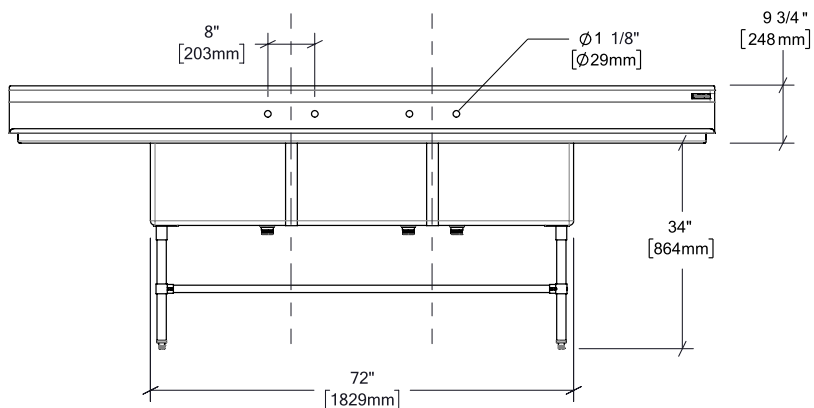

RO-ST-2424-L24

You could also like our Single and Double Sinks RO-SS & RO-SD

Features

- Made of grade 304 stainless steel - 18 gauge
- Rolled edges
- 1½" (38 mm) corner drain with overflow included
- Three (3) leg braces included
- Stainless steel legs
- Adjustable stainless steel feet
- Quick and easy to assemble
- One (1) year limited warranty on parts and labor
- Certified to ASME A112.19.3-2008/CSA B45.4-08 and NSF/ANSI 2 standards

955 Lachance Street
Québec, QC G1P 2H3
Canada

1 800 461-3377
roskoequipment.ca

Due to the continuous development of the product, specifications are subject to change without notice.

Rosko

RO-ST

Model	Bowl dimensions (A x B x C)	Total width (W)	Total depth (D)	Total height (H)	Drainboard width	Weight	Drainboard
RO-ST-2424	24 x 24 x 14" 610 x 610 x 356 mm	77" 1956 mm	29 1/2" 749 mm	43 3/4" 1111 mm	-	121 lb - 55 kg	-
RO-ST-2424-L		98 1/2" 2502 mm			24" 610 mm	149 lb - 68 kg	Left
RO-ST-2424-R24		120" 3048 mm			161 lb - 73 kg	Right	
RO-ST-2424-LR24					161 lb - 73 kg	Left and right	