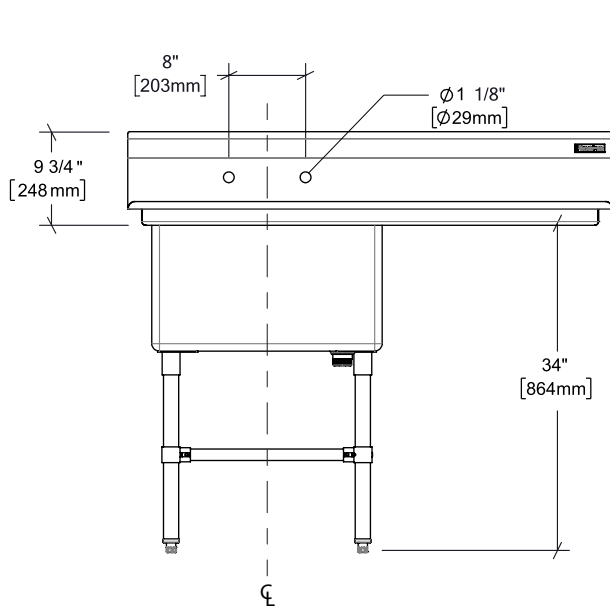

RO-SS-2424-R24

You could also like our Double and Triple Sinks RO-SD & RO-ST

Features

- Made of grade 304 stainless steel - 18 gauge
- Rolled edges
- 1½" (38 mm) corner drain with overflow included
- Three (3) leg braces included
- Stainless steel legs
- Adjustable stainless steel feet
- Drainboard available on the model with 24" (610 mm) bowl
- Quick and easy to assemble
- One (1) year limited warranty on parts and labor
- Certified to ASME A112.19.3-2008/CSA B45.4-08 and NSF/ANSI 2 standards

955 Lachance Street
Québec, QC G1P 2H3
Canada

1 800 461-3377
roskoequipment.ca

Due to the continuous development of the product, specifications are subject to change without notice.

Rosko

RO-SS

Model	Bowl dimensions (A x B x C)	Total width (W)	Total depth (D)	Total height (H)	Weight	Drainboard
RO-SS-1818	18 x 18 x 13" 457 x 457 x 330 mm	23" - 584 mm	23 1/2" - 597 mm	43 3/4" - 1111 mm	40 lb - 18 kg	N/A
RO-SS-2424	24 x 24 x 14" 610 x 610 x 356 mm	29" - 737 mm	29 1/2" - 749 mm		48 lb - 22 kg	
RO-SS-2424-L24		50 1/2" - 1283 mm			60 lb - 27 kg	Left
RO-SS-2424-R24					Right	