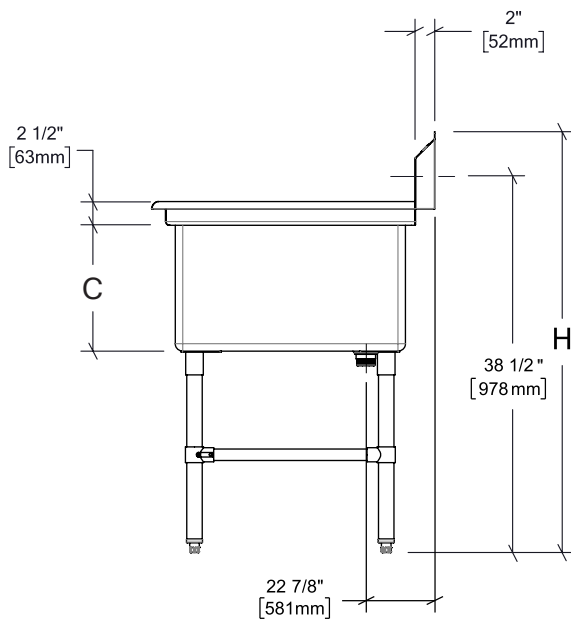

RO-SS-2424-R24

You could also like our Double and Triple Sinks RO-SD & RO-ST

Features

- Made of grade 304 stainless steel - 18 gauge
- Rolled edges
- 1½" (38 mm) corner drain with overflow included
- Three (3) leg braces included
- Stainless steel legs
- Adjustable stainless steel feet
- Drainboard available on the model with 24" (610 mm) bowl
- Quick and easy to assemble
- One (1) year limited warranty on parts and labor
- Certified to ASME A112.19.3-2008/CSA B45.4-08 and NSF/ANSI 2 standards

955 Lachance Street
Québec, QC G1P 2H3
Canada

1 800 461-3377
roskoequipment.ca

Due to the continuous development of the product, specifications are subject to change without notice.

Rosko

RO-SS

Model	Bowl dimensions (A x B x C)	Total width (W)	Total depth (D)	Total height (H)	Weight	Drainboard
RO-SS-1818	18 x 18 x 13" 457 x 457 x 330 mm	23" - 584 mm	23 1/2" - 597 mm	43 3/4" - 1111 mm	40 lb - 18 kg	N/A
RO-SS-2424	24 x 24 x 14" 610 x 610 x 356 mm	29" - 737 mm	29 1/2" - 749 mm		48 lb - 22 kg	
RO-SS-2424-L24		50 1/2" - 1283 mm			60 lb - 27 kg	Left
RO-SS-2424-R24					Right	