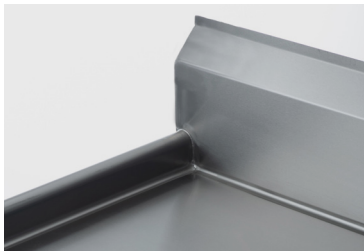

Rosko

RO-SS

Single Sink

RO-SS-1818

RO-SS-2424

RO-SS-2424-L24

RO-SS-2424-R24

RO-SS-2424

RO-SS-2424-R24

You could also like our Double and Triple Sinks RO-SD & RO-ST

Features

- Made of grade 304 stainless steel - 18 gauge
- Rolled edges
- 1½" (38 mm) corner drain with overflow included
- Three (3) leg braces included
- Stainless steel legs
- Adjustable stainless steel feet
- Drainboard available on the model with 24" (610 mm) bowl
- Quick and easy to assemble
- One (1) year limited warranty on parts and labor
- Certified to ASME A112.19.3-2008/CSA B45.4-08 and NSF/ANSI 2 standards

955 Lachance Street
Québec, QC G1P 2H3
Canada

1 800 461-3377
roskoequipment.ca

Due to the continuous development of the product, specifications are subject to change without notice.

Rosko

RO-SS

Model	Bowl dimensions (A x B x C)	Total width (W)	Total depth (D)	Total height (H)	Weight	Drainboard
RO-SS-1818	18 x 18 x 13" 457 x 457 x 330 mm	23" - 584 mm	23 1/2" - 597 mm	43 3/4" - 1111 mm	40 lb - 18 kg	N/A
RO-SS-2424	24 x 24 x 14" 610 x 610 x 356 mm	29" - 737 mm	29 1/2" - 749 mm		48 lb - 22 kg	
RO-SS-2424-L24		50 1/2" - 1283 mm			60 lb - 27 kg	Left
RO-SS-2424-R24					Right	