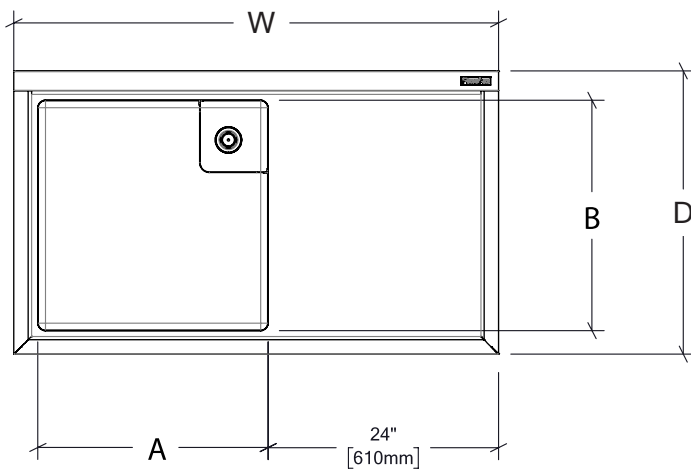

RO-SS-2424-R24

You could also like our Double and Triple Sinks RO-SD & RO-ST

Features

- Made of grade 304 stainless steel - 18 gauge
- Rolled edges
- 1½" (38 mm) corner drain with overflow included
- Three (3) leg braces included
- Stainless steel legs
- Adjustable stainless steel feet
- Drainboard available on the model with 24" (610 mm) bowl
- Quick and easy to assemble
- One (1) year limited warranty on parts and labor
- Certified to ASME A112.19.3-2008/CSA B45.4-08 and NSF/ANSI 2 standards

955 Lachance Street
Québec, QC G1P 2H3
Canada

1 800 461-3377
roskoequipment.ca

Due to the continuous development of the product, specifications are subject to change without notice.

Rosko

RO-SS

Model	Bowl dimensions (A x B x C)	Total width (W)	Total depth (D)	Total height (H)	Weight	Drainboard
RO-SS-1818	18 x 18 x 13" 457 x 457 x 330 mm	23" - 584 mm	23 1/2" - 597 mm	43 3/4" - 1111 mm	40 lb - 18 kg	N/A
RO-SS-2424	24 x 24 x 14" 610 x 610 x 356 mm	29" - 737 mm	29 1/2" - 749 mm		48 lb - 22 kg	
RO-SS-2424-L24		50 1/2" - 1283 mm			60 lb - 27 kg	Left
RO-SS-2424-R24					Right	