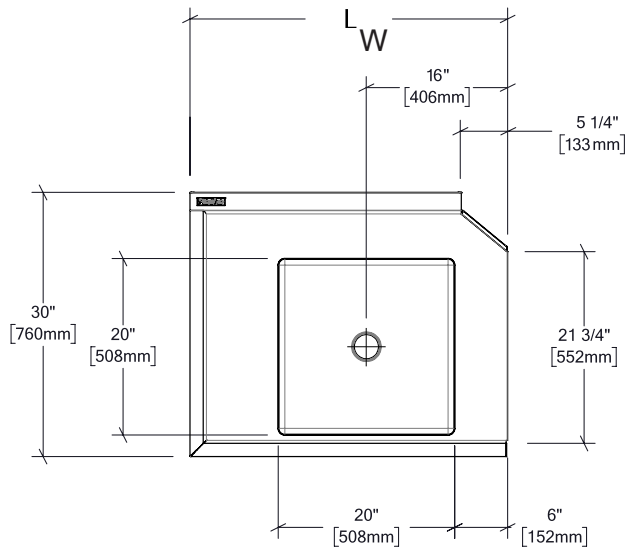

- Made of grade 304 stainless steel – 18 gauge
- 20" (508 mm) x 20" (508 mm) x 5" (127 mm) integrated sink
- 3½" (89 mm) central drain
- Rolled edges
- Adjustable leg braces included
- Stainless steel legs
- Adjustable stainless steel feet
- Left or right orientations are available
- Quick and easy to assemble
- One (1) year limited warranty on parts and labor
- Certified to ASME A112.19.3-2008/CSA B45.4-08 and NSF/ANSI 2 standards

You could also like our Clean Dish Tables RO-CDT

RO-ACC-SDT-BASKET

Option

RO-ACC-SDT-BASKET – Perforated basket 20" (508 mm) x 20" (508 mm)

955 Lachance Street
Québec, QC G1P 2H3
Canada

1 800 461-3377
roskoequipment.ca

Due to the continuous development of the product, specifications are subject to change without notice.

Rosko

RO-SDT

Model	Width (W)	Depth	Total height	Orientation	Weight	Packaging dimensions (W x D x H)
RO-SDT-3630-L	36" – 914 mm	30" – 762 mm	43 ³ / ₄ " – 1111 mm	Left	46 lb – 20,9 kg	38 x 33 x 15" 965 x 838 x 381 mm
RO-SDT-3630-R				Right		
RO-SDT-4830-L	48" – 1219 mm	30" – 762 mm	43 ³ / ₄ " – 1111 mm	Left	53 lb – 24 kg	50 x 33 x 15" 1270 x 838 x 381 mm
RO-SDT-4830-R				Right		