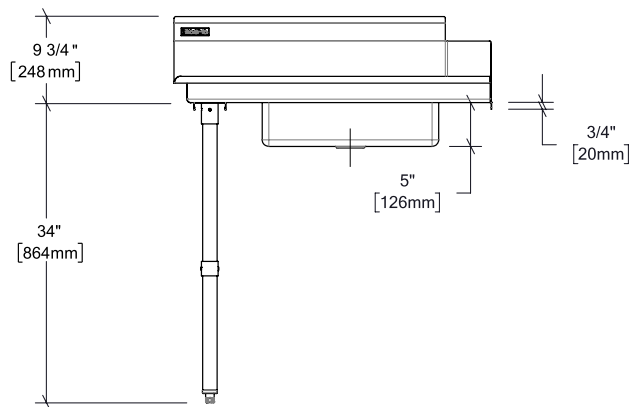

- Made of grade 304 stainless steel – 18 gauge
- 20" (508 mm) x 20" (508 mm) x 5" (127 mm) integrated sink
- 3½" (89 mm) central drain
- Rolled edges
- Adjustable leg braces included
- Stainless steel legs
- Adjustable stainless steel feet
- Left or right orientations are available
- Quick and easy to assemble
- One (1) year limited warranty on parts and labor
- Certified to ASME A112.19.3-2008/CSA B45.4-08 and NSF/ANSI 2 standards

You could also like our Clean Dish Tables RO-CDT

RO-ACC-SDT-BASKET

Option

RO-ACC-SDT-BASKET – Perforated basket 20" (508 mm) x 20" (508 mm)

955 Lachance Street
Québec, QC G1P 2H3
Canada

1 800 461-3377
roskoequipment.ca

Due to the continuous development of the product, specifications are subject to change without notice.

Rosko

RO-SDT

Model	Width (W)	Depth	Total height	Orientation	Weight	Packaging dimensions (W x D x H)
RO-SDT-3630-L	36" – 914 mm	30" – 762 mm	43 ³ / ₄ " – 1111 mm	Left	46 lb – 20,9 kg	38 x 33 x 15" 965 x 838 x 381 mm
RO-SDT-3630-R				Right		
RO-SDT-4830-L	48" – 1219 mm	30" – 762 mm	43 ³ / ₄ " – 1111 mm	Left	53 lb – 24 kg	50 x 33 x 15" 1270 x 838 x 381 mm
RO-SDT-4830-R				Right		