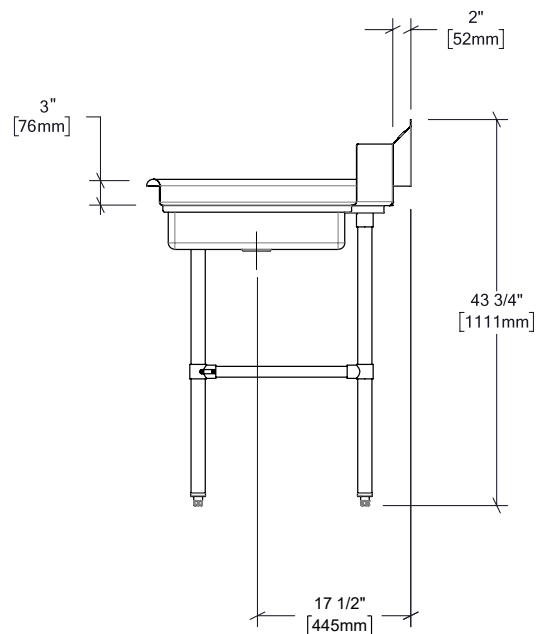

- Made of grade 304 stainless steel – 18 gauge
- 20" (508 mm) x 20" (508 mm) x 5" (127 mm) integrated sink
- 3½" (89 mm) central drain
- Rolled edges
- Adjustable leg braces included
- Stainless steel legs
- Adjustable stainless steel feet
- Left or right orientations are available
- Quick and easy to assemble
- One (1) year limited warranty on parts and labor
- Certified to ASME A112.19.3-2008/CSA B45.4-08 and NSF/ANSI 2 standards

You could also like our Clean Dish Tables RO-CDT

RO-ACC-SDT-BASKET

Option

RO-ACC-SDT-BASKET – Perforated basket 20" (508 mm) x 20" (508 mm)

955 Lachance Street
Québec, QC G1P 2H3
Canada

1 800 461-3377
roskoequipment.ca

Due to the continuous development of the product, specifications are subject to change without notice.

Rosko

RO-SDT

Model	Width (W)	Depth	Total height	Orientation	Weight	Packaging dimensions (W x D x H)
RO-SDT-3630-L	36" – 914 mm	30" – 762 mm	43 ³ / ₄ " – 1111 mm	Left	46 lb – 20,9 kg	38 x 33 x 15" 965 x 838 x 381 mm
RO-SDT-3630-R				Right		
RO-SDT-4830-L	48" – 1219 mm	30" – 762 mm	43 ³ / ₄ " – 1111 mm	Left	53 lb – 24 kg	50 x 33 x 15" 1270 x 838 x 381 mm
RO-SDT-4830-R				Right		