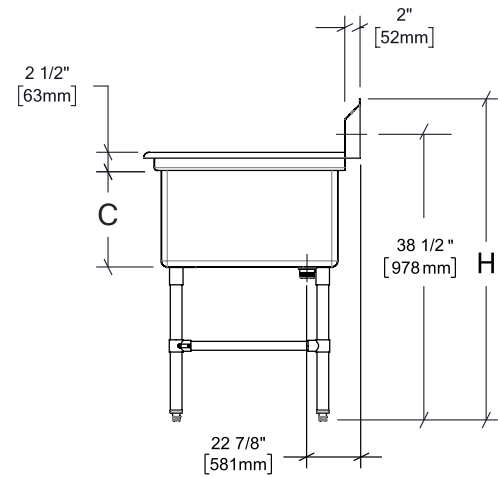

### Features

- Made of grade 304 stainless steel - 18 gauge
- Rolled edges
- 1½" (38 mm) corner drain with overflow included
- Three (3) leg braces included
- Stainless steel legs
- Adjustable stainless steel feet
- Quick and easy to assemble
- One (1) year limited warranty on parts and labor
- Certified to ASME A112.19.3-2008/CSA B45.4-08 and NSF/ANSI 2 standards

## RO-SD

Model	Bowl dimensions (A x B x C)	Total width (W)	Total depth (D)	Total height (H)	Drainboard width (DB)	Weight	Drainboard
RO-SD-1818	18 x 18 x 11" 457 x 457 x 279 mm	41" 1041 mm	23 1/2" 597 mm	43 3/4" 1111 mm	N/A	52 lb - 24 kg	-
RO-SD-1818-L18		56 1/2" 1435 mm			18" 457 mm	Left	
RO-SD-1818-R18		Right					
RO-SD-1818-LR18	18 x 18 x 14" 457 x 457 x 356 mm	72" 1829 mm	Left and right				
RO-SD-2424	24 x 24 x 14" 610 x 610 x 356 mm	53" 1346 mm	29 1/2" 749 mm		N/A	94 lb - 43 kg	-
RO-SD-2424-L24		74 1/2" 1892 mm			24" 610 mm	Left	
RO-SD-2424-R24		Right					
RO-SD-2424-LR24		96" 2438 mm			Left and right		