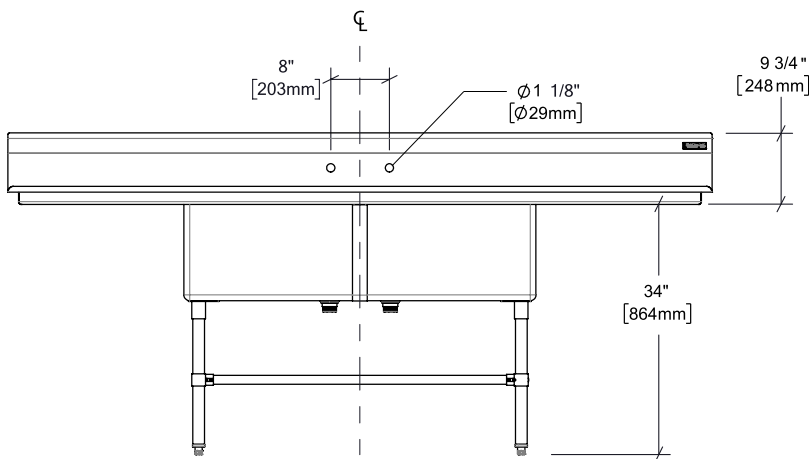

### Features

- Made of grade 304 stainless steel - 18 gauge
- Rolled edges
- 1½" (38 mm) corner drain with overflow included
- Three (3) leg braces included
- Stainless steel legs
- Adjustable stainless steel feet
- Quick and easy to assemble
- One (1) year limited warranty on parts and labor
- Certified to ASME A112.19.3-2008/CSA B45.4-08 and NSF/ANSI 2 standards

## RO-SD

Model	Bowl dimensions (A x B x C)	Total width (W)	Total depth (D)	Total height (H)	Drainboard width (DB)	Weight	Drainboard
RO-SD-1818	18 x 18 x 11" 457 x 457 x 279 mm	41" 1041 mm	23 1/2" 597 mm	43 3/4" 1111 mm	N/A	52 lb - 24 kg	-
RO-SD-1818-L18		56 1/2" 1435 mm			18" 457 mm	Left	
RO-SD-1818-R18		Right					
RO-SD-1818-LR18	18 x 18 x 14" 457 x 457 x 356 mm	72" 1829 mm	Left and right				
RO-SD-2424	24 x 24 x 14" 610 x 610 x 356 mm	53" 1346 mm	29 1/2" 749 mm		N/A	94 lb - 43 kg	-
RO-SD-2424-L24		74 1/2" 1892 mm			24" 610 mm	Left	
RO-SD-2424-R24		Right					
RO-SD-2424-LR24		96" 2438 mm			Left and right		