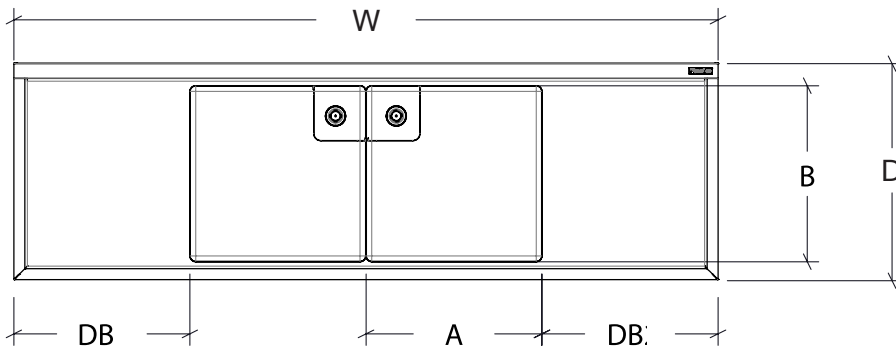

### Features

- Made of grade 304 stainless steel - 18 gauge
- Rolled edges
- 1½" (38 mm) corner drain with overflow included
- Three (3) leg braces included
- Stainless steel legs
- Adjustable stainless steel feet
- Quick and easy to assemble
- One (1) year limited warranty on parts and labor
- Certified to ASME A112.19.3-2008/CSA B45.4-08 and NSF/ANSI 2 standards

## RO-SD

Model	Bowl dimensions (A x B x C)	Total width (W)	Total depth (D)	Total height (H)	Drainboard width (DB)	Weight	Drainboard
RO-SD-1818	18 x 18 x 11" 457 x 457 x 279 mm	41" 1041 mm	23 1/2" 597 mm	43 3/4" 1111 mm	N/A	52 lb - 24 kg	-
RO-SD-1818-L18		56 1/2" 1435 mm			18" 457 mm	Left	
RO-SD-1818-R18		Right					
RO-SD-1818-LR18	18 x 18 x 14" 457 x 457 x 356 mm	72" 1829 mm	Left and right				
RO-SD-2424	24 x 24 x 14" 610 x 610 x 356 mm	53" 1346 mm	29 1/2" 749 mm		N/A	94 lb - 43 kg	-
RO-SD-2424-L24		74 1/2" 1892 mm			24" 610 mm	Left	
RO-SD-2424-R24		Right					
RO-SD-2424-LR24		96" 2438 mm			Left and right		