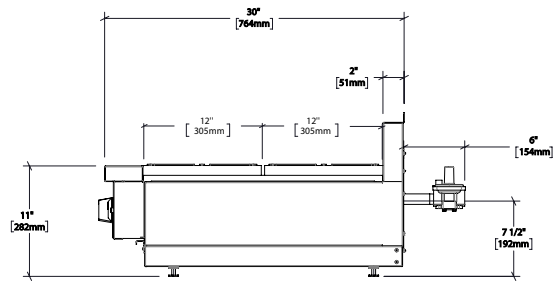

Option

- RO-ACC-4LEG** – Set of 4" (102 mm) Adjustable Legs

955, rue Lachance
Québec, QC G1P 2H3
Canada

1 800 461-3377
roskoequipment.ca

*Due to the continuous development of the product,
specifications are subject to change without notice*

Models	Width (W)	Depth	Total height	Cooking surface	Weight	Shipping dimensions (W x D x H)
RO-RCG-12	12" - 305 mm	30" - 762 mm	16" - 406 mm	12 x 23 3/4"	70 lb - 31 kg	18 x 36 x 21"
RO-RCG-12-S				305 x 603 mm		
RO-RCG-24	24" - 610 mm			24 x 23 3/4"	120 lb - 54 kg	38 x 38 x 24"
RO-RCG-36	36" - 914 mm			36 x 23 3/4"		
				610 x 603 mm	195 lb - 88 kg	