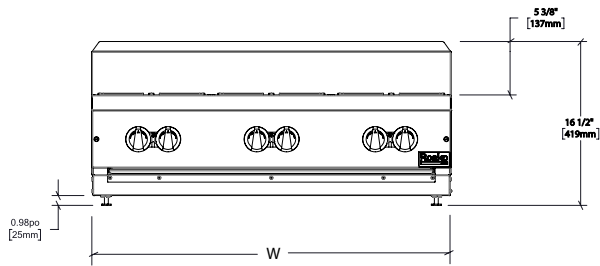

Option

- RO-ACC-4LEG** – Set of 4" (102 mm) Adjustable Legs

955, rue Lachance
Québec, QC G1P 2H3
Canada

1 800 461-3377
roskoequipment.ca

*Due to the continuous development of the product,
specifications are subject to change without notice*

Models	Width (W)	Depth	Total height	Cooking surface	Weight	Shipping dimensions (W x D x H)
RO-RCG-12	12" - 305 mm	30" - 762 mm	16" - 406 mm	12 x 23 3/4"	70 lb - 31 kg	18 x 36 x 21"
RO-RCG-12-S				305 x 603 mm		
RO-RCG-24	24" - 610 mm			24 x 23 3/4"	120 lb - 54 kg	38 x 38 x 24"
RO-RCG-36	36" - 914 mm			36 x 23 3/4"		
				610 x 603 mm	195 lb - 88 kg	