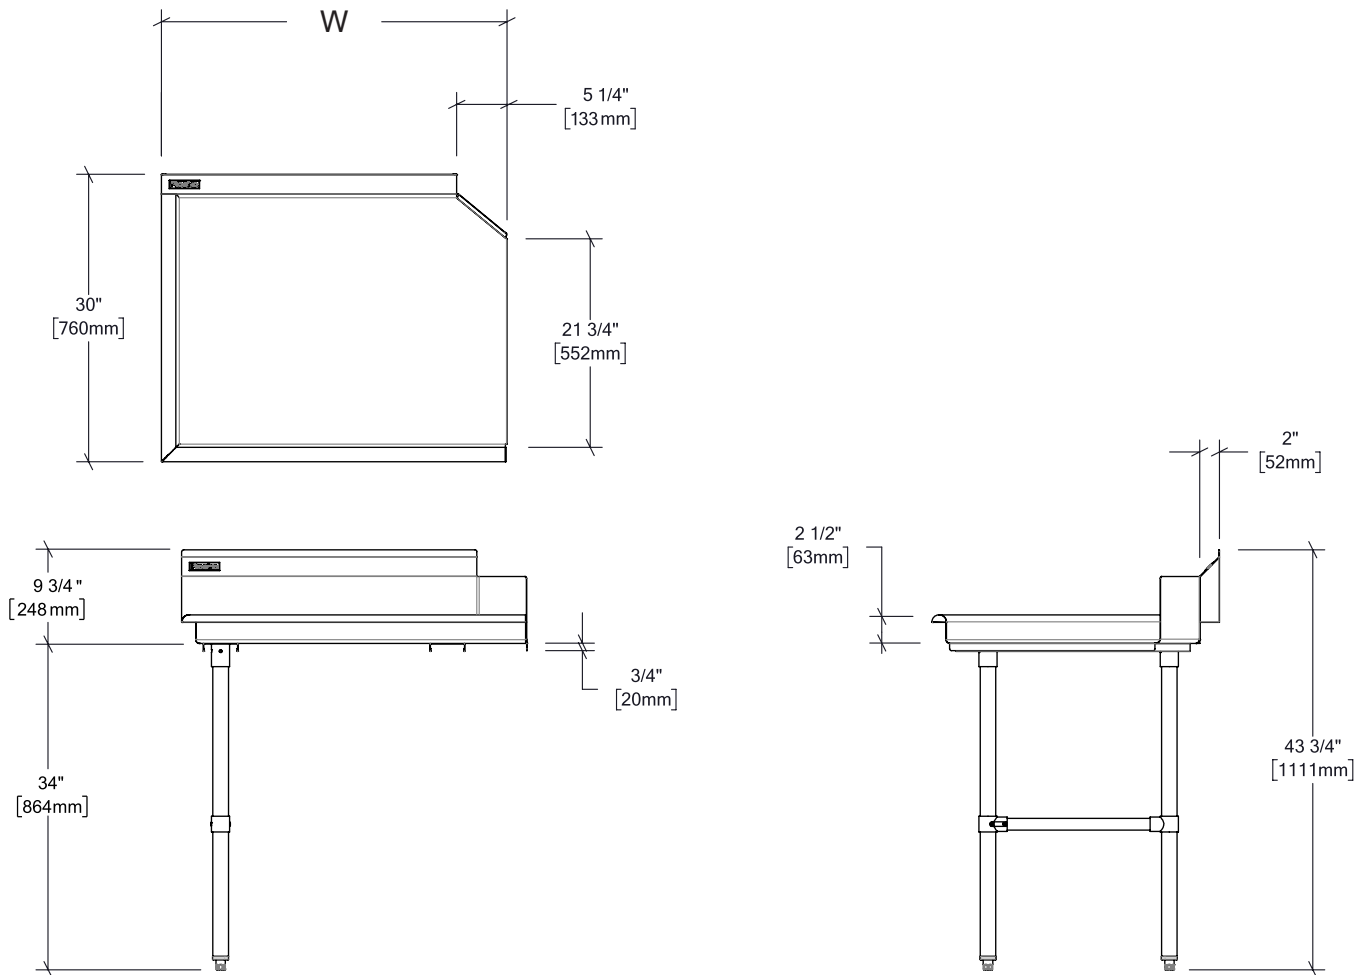

Rosko

RO-CDT

Clean Dish Table

| | | |
|--|--|--|
| <input type="checkbox"/> RO-CDT-3630-L | <input type="checkbox"/> RO-CDT-4830-L | <input type="checkbox"/> RO-CDT-7230-L |
| <input type="checkbox"/> RO-CDT-3630-R | <input type="checkbox"/> RO-CDT-4830-R | <input type="checkbox"/> RO-CDT-7230-R |

RO-CDT-4830-L

Features

- Made of grade 304 stainless steel – 18 gauge
- Rolled edges
- Leg brace included
- Stainless steel legs
- Adjustable stainless steel feet
- Left or right orientations are available
- Quick and easy to assemble
- One (1) year limited warranty on parts and labor
- Certified to NSF/ANSI 2 standards

You could also like our Soiled Dish Tables RO-SDT

Rosko

RO-CDT

| Model | Width (W) | Depth | Total height | Orientation | Weight | Packaging dimensions (W x D x H) |
|---------------|---------------|--------------|-------------------|-------------|---------------|--------------------------------------|
| RO-CDT-3630-L | 36" - 914 mm | 30" - 762 mm | 43 3/4" - 1111 mm | Left | 40 lb - 18 kg | 38 x 33 x 15" 965 x 838 x 381 mm |
| RO-CDT-3630-R | | | | Right | | |
| RO-CDT-4830-L | 48" - 1219 mm | | | Left | 51 lb - 23 kg | 50 x 33 x 15" 1270 x 838 x 381 mm |
| RO-CDT-4830-R | | | | Right | | |
| RO-CDT-7230-L | 72" - 1829 mm | | | Left | 69 lb - 31 kg | 74 x 33 x 15" 1880 x 838 x 381 mm |
| RO-CDT-7230-R | | | | Right | | |