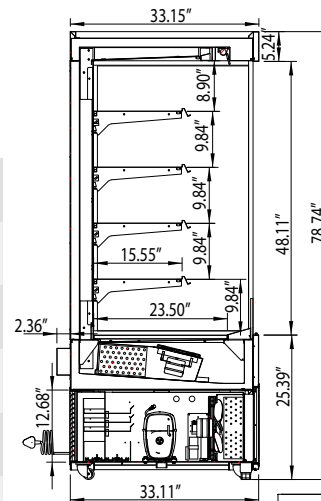

### SPECIFICATIONS

Capacity (Cu. ft)	30.8
Capacity (Liters)	872L
Exterior Dimensions (in)	70 1/4" x 33 1/8" x 78 3/4"
Interior Dimensions (in)	65 1/2" x 24" x 48 1/4"
Nbr of Shelves	8 + base
Temperature Range (°C)	2°C TO 5°C
Ambiant Temperature	≤ 30°C
Ambiant Humidity	≤ 55%
Amperage (A)	12.6A
Voltage (V)	230V/60Hz
Plug Type	NEMA 6-20P