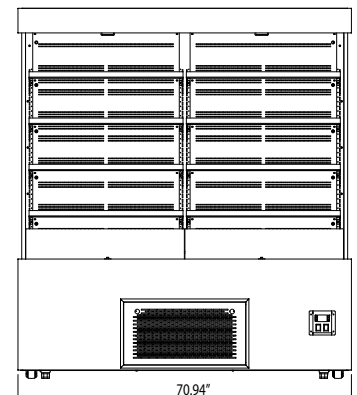

Price tag channel

Digital temperature controls with separate light controls

### SPECIFICATIONS

Capacity (Cu. ft)	30.8
Capacity (Liters)	872L
Exterior Dimensions (in)	70 1/4" x 33 1/8" x 78 3/4"
Interior Dimensions (in)	65 1/2" x 24" x 48 1/4"
Nbr of Shelves	8 + base
Temperature Range (°C)	2°C TO 5°C
Ambiant Temperature	≤ 30°C
Ambiant Humidity	≤ 55%
Amperage (A)	12.6A
Voltage (V)	230V/60Hz
Plug Type	NEMA 6-20P