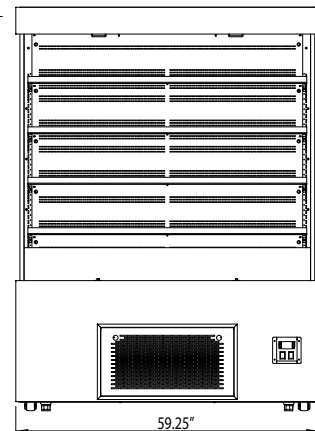

Price tag channel

Digital temperature controls with separate light controls

### SPECIFICATIONS

Capacity (Cu. ft)	27.1
Capacity (Liters)	768L
Exterior Dimensions (in)	59 1/4" x 33 1/8" x 78 3/4"
Interior Dimensions (in)	54 1/2" x 24" x 48 1/4"
Nbr of Shelves	8 + base
Temperature Range (°C)	2°C TO 5°C
Ambiant Temperature	≤ 30°C
Ambiant Humidity	≤ 55%
Amperage (A)	12.6A
Voltage (V)	208V/60Hz
Plug Type	NEMA 6-20P