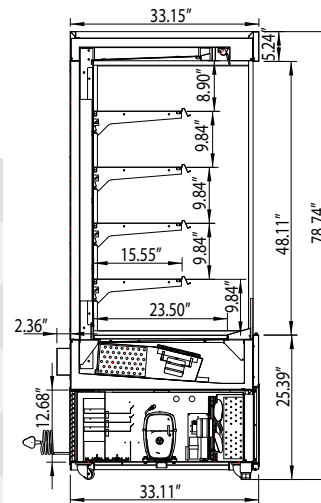

### SPECIFICATIONS

Capacity (Cu. ft)	27.1
Capacity (Liters)	768L
Exterior Dimensions (in)	59 1/4" x 33 1/8" x 78 3/4"
Interior Dimensions (in)	54 1/2" x 24" x 48 1/4"
Nbr of Shelves	8 + base
Temperature Range (°C)	2°C TO 5°C
Ambiant Temperature	≤ 30°C
Ambiant Humidity	≤ 55%
Amperage (A)	12.6A
Voltage (V)	208V/60Hz
Plug Type	NEMA 6-20P