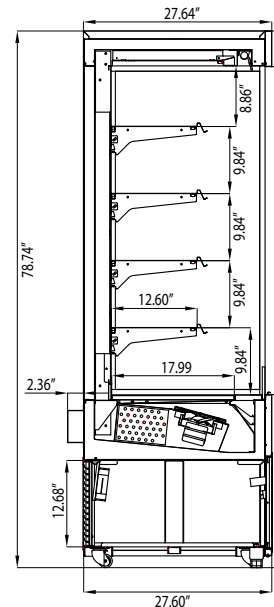

Double tempered glass

Front-facing condenser with easy-to-clean filter

Black brushed stainless steel exterior

Price tag channel

Digital temperature controls with separate light controls

SPECIFICATIONS

Capacity (Cu. ft)	23.9
Capacity (Liters)	676.77 L
Exterior Dimensions (in)	51 1/4" x 27 5/8" x 78 3/4"
Interior Dimensions (in)	46 1/2" x 22" x 48 1/4"
Nbr of Shelves	8 + base
Temperature Range (°C)	2°C TO 5°C
Ambiant Temperature	≤ 30°C
Ambiant Humidity	≤ 55%
Amperage (A)	14A
Voltage (V)	115V/60Hz
Plug Type	NEMA 5-20P