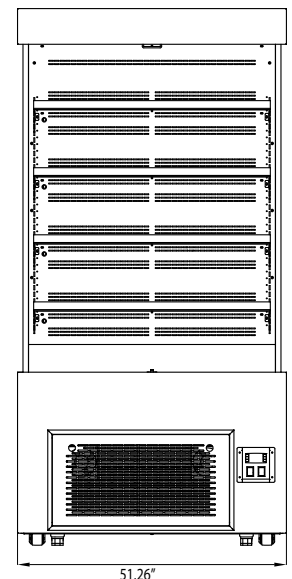

NOM-52-S

SELF-SERVE REFRIGERATED DISPLAY CASE

Ideal for restaurants, cafés, convenience stores and groceries

NEW AIR 

FEATURES

Cool toned LED on top & under each shelf

Pull-down night curtain

Adjustable shelves

Double tempered glass

Front-facing condenser with easy-to-clean filter

Black brushed stainless steel exterior

Price tag channel

Digital temperature controls with separate light controls

SPECIFICATIONS

Capacity (Cu. ft)	23.9
Capacity (Liters)	676.77 L
Exterior Dimensions (in)	51 1/4" x 27 5/8" x 78 3/4"
Interior Dimensions (in)	46 1/2" x 22" x 48 1/4"
Nbr of Shelves	8 + base
Temperature Range (°C)	2°C TO 5°C
Ambiant Temperature	≤ 30°C
Ambiant Humidity	≤ 55%
Amperage (A)	14A
Voltage (V)	115V/60Hz
Plug Type	NEMA 5-20P