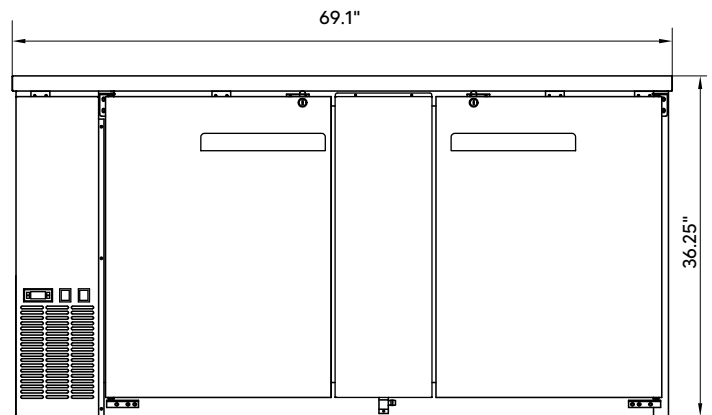

## SPECIFICATIONS

Capacity (Cu. ft)	23.5
Capacity (L)	665
Exterior Dimensions (in)	69 1/4" x 27 3/4" x 36 1/4"
Interior Dimensions (in)	56 1/2" x 22 1/2" x 30 1/2"
Shelf Dimensions (in)	27 3/4" x 21 1/4"
Net/Gross weight (lbs)	298/320
Door(s)	Solid black
Temp. Range	0 TO 5°C
Refrigerant (CFC-Free)	R290
Amperage (A)	4.0
Voltage (V)	115V/60Hz
Plug Type	NEMA 5-15P