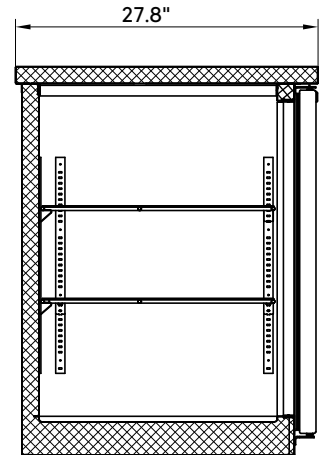

## FEATURES

Carel™ digital temperature controller

Self-closing doors with lock

4 shelves included

LED interior lighting

Stainless steel top

## SPECIFICATIONS

Capacity (Cu. ft)	23.5
Capacity (L)	665
Exterior Dimensions (in)	69 1/4" x 27 3/4" x 36 1/4"
Interior Dimensions (in)	56 1/2" x 22 1/2" x 30 1/2"
Shelf Dimensions (in)	27 3/4" x 21 1/4"
Net/Gross weight (lbs)	298/320
Door(s)	Solid black
Temp. Range	0 TO 5°C
Refrigerant (CFC-Free)	R290
Amperage (A)	4.0
Voltage (V)	115V/60Hz
Plug Type	NEMA 5-15P