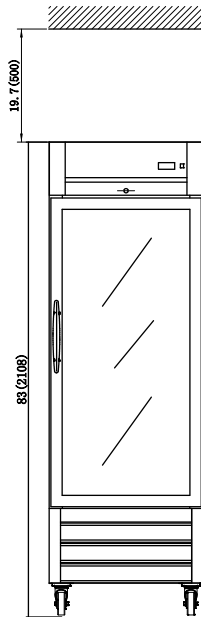

Refrigeration Equipment 1-Glass Door Full Height Refrigerator 27" Long

ITEM # _____

MODEL # _____

NAME # _____

SIS # _____

AIA # _____

738278 (KCHRI27R1GDR) 1-Glass Door Full Height Refrigerator 27" Long

Short Form Specification

Item No. _____

1 glass door refrigerator with exterior top, back, and bottom panels in galvanized steel, exterior side panels in 430 stainless steel; interior back, side, top and bottom panels in 304 stainless steel. Control with cabinet temperature display. Self-closing door feature with lock and key.

Optional Accessories

- 1 ADJUSTABLE FOOT PNC 206445
- Shelf clips (4-pack) PNC 880611
- Shelf for 27 reach in (glass door) PNC 880618
- Sheet Pan Rack Fits KCHRI Models PNC 880622

APPROVAL: _____

Front

Side

Number and type of grids (included):	4 - Vinyl-Coated steel
Warranty:	3 / 5 years
Door hinges:	Right Side
Capacity:	21.0476 cu.ft.
External dimensions, Width:	26 3/4" (680 mm)
External dimensions, Depth:	31 7/8" (810 mm)
External dimensions, Height:	83 " (2108 mm)
Number and type of doors:	1 Glass
Internal Dimensions (depth):	27 1/2" / (698.5 mm)
Internal Dimensions (height):	50 3/16" / (1275.08 mm)
Internal Dimensions (width):	22 3/16" / (563.88 mm)
Shipping height:	84 5/8" (2150 mm)
Shipping weight:	333 lbs (151 kg)
Shipping volume:	49.91 ft ³ (1.41 m ³)
Type of external material:	Stainless Steel
Type of internal material:	304 AISI
Approvals	ETL C&US;ETL SANITATION