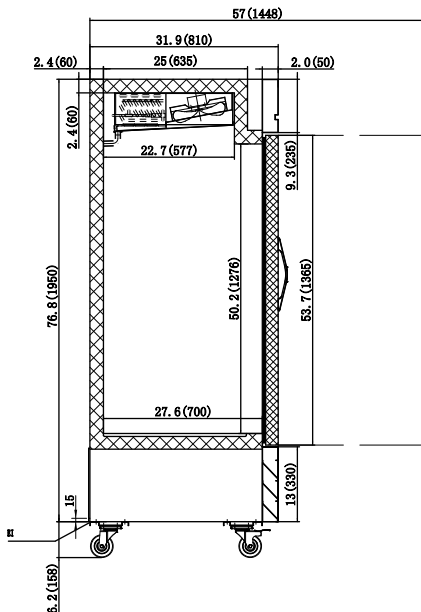

Refrigeration Equipment 1-Glass Door Full Height Refrigerator 27" Long

ITEM # _____

MODEL # _____

NAME # _____

SIS # _____

AIA # _____

738278 (KCHRI27R1GDR) 1-Glass Door Full Height Refrigerator 27" Long

Short Form Specification

Optional Accessories

- 1 ADJUSTABLE FOOT PNC 206445
- Shelf clips (4-pack) PNC 880611
- Shelf for 27 reach in (glass door) PNC 880618
- Sheet Pan Rack Fits KCHRI Models PNC 880622

APPROVAL: _____

Front

Side

EI = Electrical connection

Top

Electric

Supply voltage:	115 V/1 ph/60 Hz
Electrical power, max:	0.83 kW
Plug type:	USA NEMA 5-15P

Capacity:

Gross capacity:	21 cu.feet
-----------------	------------

Key Information:

Number and type of grids (included):	4 - Vinyl-Coated steel
Warranty:	3 / 5 years
Door hinges:	Right Side
Capacity:	21.0476 cu.ft.
External dimensions, Width:	26 3/4" (680 mm)
External dimensions, Depth:	31 7/8" (810 mm)
External dimensions, Height:	83 " (2108 mm)
Number and type of doors:	1 Glass
Internal Dimensions (depth):	27 1/2" / (698.5 mm)
Internal Dimensions (height):	50 3/16" / (1275.08 mm)
Internal Dimensions (width):	22 3/16" / (563.88 mm)
Shipping height:	84 5/8" (2150 mm)
Shipping weight:	333 lbs (151 kg)
Shipping volume:	49.91 ft ³ (1.41 m ³)
Type of external material:	Stainless Steel
Type of internal material:	304 AISI
Approvals	ETL C&US;ETL SANITATION