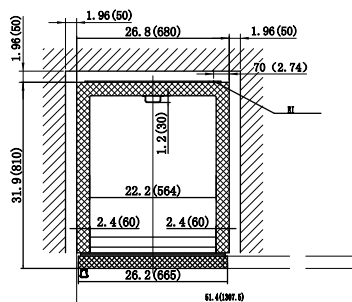

Refrigeration Equipment 1-Glass Door Full Height Refrigerator 27" Long

ITEM # _____

MODEL # _____

NAME # _____

SIS # _____

AIA # _____

738278 (KCHRI27R1GDR) 1-Glass Door Full Height Refrigerator 27" Long

Short Form Specification

Optional Accessories

- 1 ADJUSTABLE FOOT PNC 206445
- Shelf clips (4-pack) PNC 880611
- Shelf for 27 reach in (glass door) PNC 880618
- Sheet Pan Rack Fits KCHRI Models PNC 880622

APPROVAL: _____

Front

Side

EI = Electrical connection

Top

Electric

Supply voltage:	115 V/1 ph/60 Hz
Electrical power, max:	0.83 kW
Plug type:	USA NEMA 5-15P

Capacity:

Gross capacity:	21 cu.feet
-----------------	------------

Key Information:

Number and type of grids (included):	4 - Vinyl-Coated steel
Warranty:	3 / 5 years
Door hinges:	Right Side
Capacity:	21.0476 cu.ft.
External dimensions, Width:	26 3/4" (680 mm)
External dimensions, Depth:	31 7/8" (810 mm)
External dimensions, Height:	83 " (2108 mm)
Number and type of doors:	1 Glass
Internal Dimensions (depth):	27 1/2" / (698.5 mm)
Internal Dimensions (height):	50 3/16" / (1275.08 mm)
Internal Dimensions (width):	22 3/16" / (563.88 mm)
Shipping height:	84 5/8" (2150 mm)
Shipping weight:	333 lbs (151 kg)
Shipping volume:	49.91 ft ³ (1.41 m ³)
Type of external material:	Stainless Steel
Type of internal material:	304 AISI
Approvals	ETL C&US;ETL SANITATION