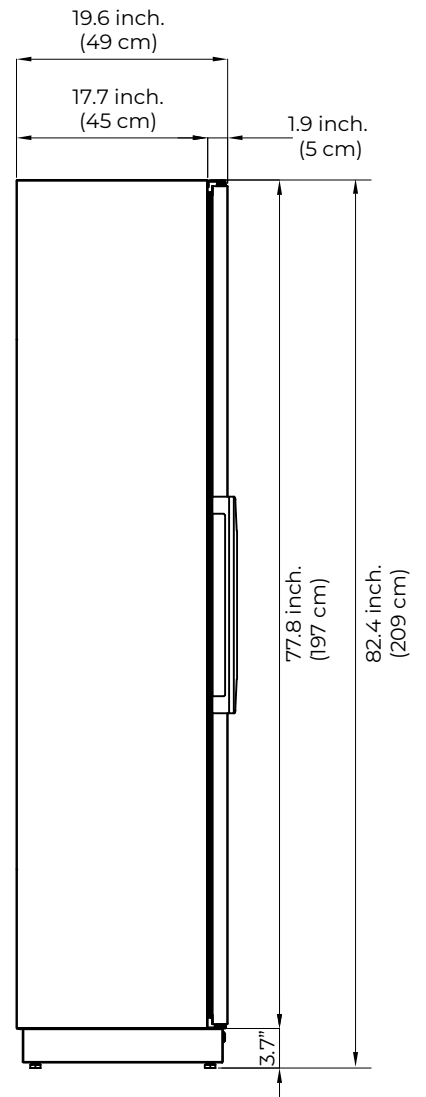

### Technical Specifications

Model	WD5121
Power	115V 5-15P
Max. Power	330W
Cooling Power	305W
Shelves	5
Bottle Capacity	104 Champagne 162 Standard
Temperature	4-16°C (39.2 - 60.8°F)
Ambient Temperature	26°C (78.8°F)
Refrigeration Modes	Static - Ventilated
Refrigerant	R290
Refrigerant Operation	Evaporation: -10°C (14°F) Condensation: 45°C (113°F)
Defrosting	Automatic by pause
Noise Level	<43dB(A)
Climatic Class	4
Dimensions (W x D x H)	31.9" x 19.6" x 82.4" (81 cm x 49 cm x 82 cm)
Built-in Installation	11.8" above and 3.9" behind the unit for ventilation
Warranty	1 year parts and labor

5-15P

Intertek

Made in Italy

V.18.09.2025

**WD5121**

FRONTAL VIEW

LEFT VIEW

STATIC MODE