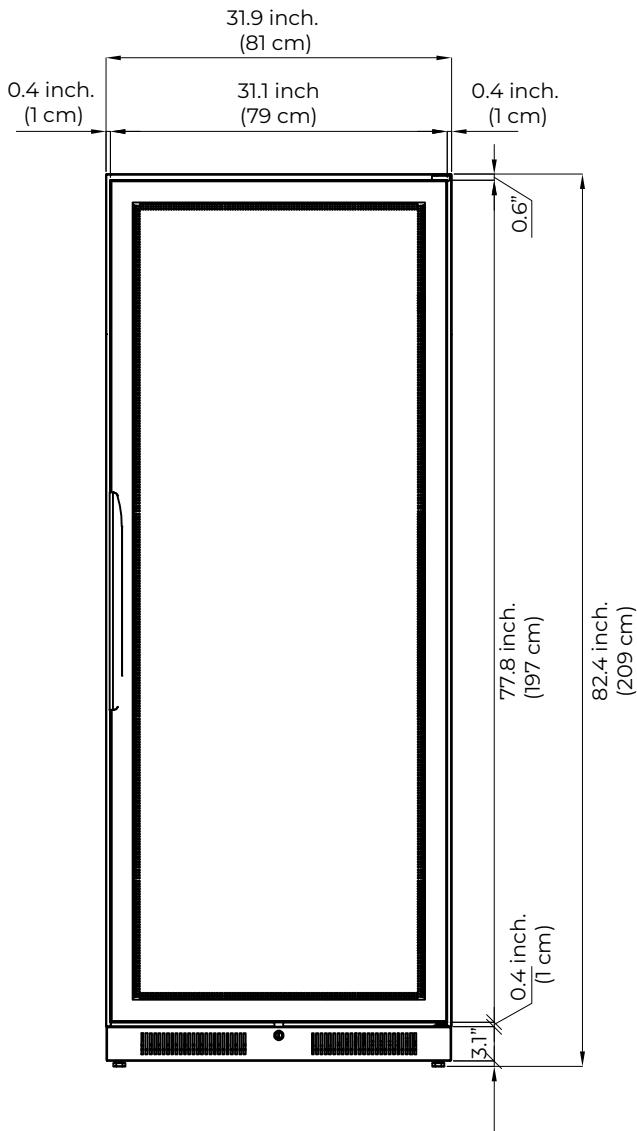

### Technical Specifications

Model	WD5121
Power	115V 5-15P
Max. Power	330W
Cooling Power	305W
Shelves	5
Bottle Capacity	104 Champagne 162 Standard
Temperature	4-16°C (39.2 - 60.8°F)
Ambient Temperature	26°C (78.8°F)
Refrigeration Modes	Static - Ventilated
Refrigerant	R290
Refrigerant Operation	Evaporation: -10°C (14°F) Condensation: 45°C (113°F)
Defrosting	Automatic by pause
Noise Level	<43dB(A)
Climatic Class	4
Dimensions (W x D x H)	31.9" x 19.6" x 82.4" (81 cm x 49 cm x 82 cm)
Built-in Installation	11.8" above and 3.9" behind the unit for ventilation
Warranty	1 year parts and labor

5-15P

Intertek

Made in Italy

V.18.09.2025

**WD5121**

FRONTAL VIEW

LEFT VIEW

STATIC MODE