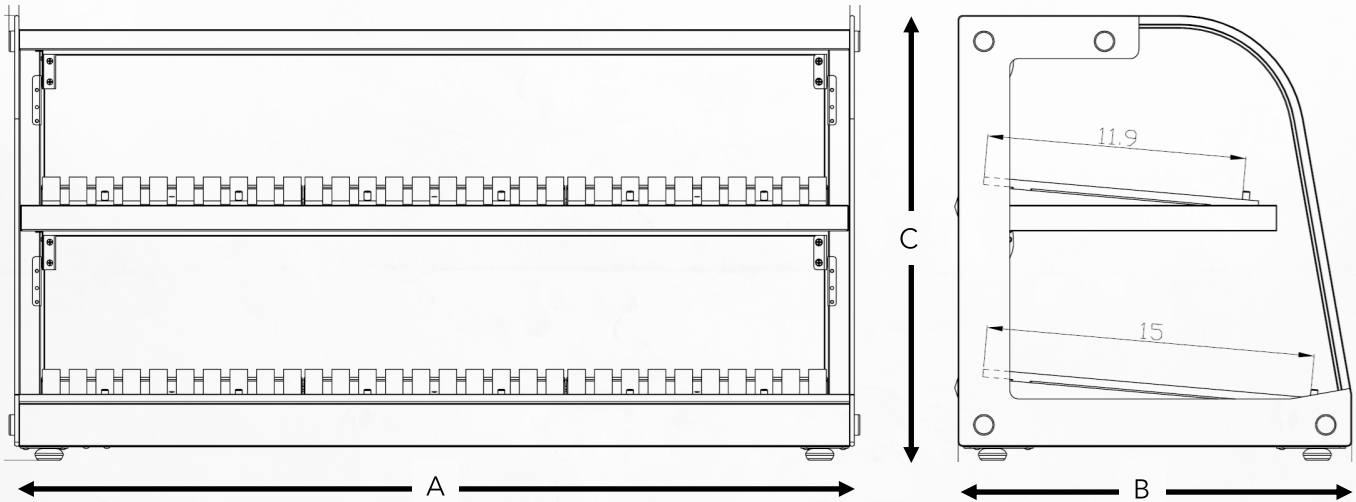

DIMENSIONS

MODEL		PRODUCT DIMENSIONS					SHIPPING DIMENSIONS			
		WIDTH (A)	DEPTH (B)	HEIGHT (C)	WEIGHT LB/KG	CAPACITY L/CUFT	WIDTH	DEPTH	HEIGHT	WEIGHT LB/KG
NDCOGC-2721	INCH	26.9	17.9	20.3	62.8	100	28.5	20.2	23.2	89.2
	MM	684	457	516	28.5	3.5	725	515	590	40.5
NDCOGC-3821	INCH	38.9	17.9	20.3	82.6	150	40.5	20.2	23.2	116.8
	MM	989	457	516	37.5	5.3	1030	515	590	53

LINE DRAWINGS

SPECIFICATION SUBJECT TO CHANGE WITHOUT NOTICE