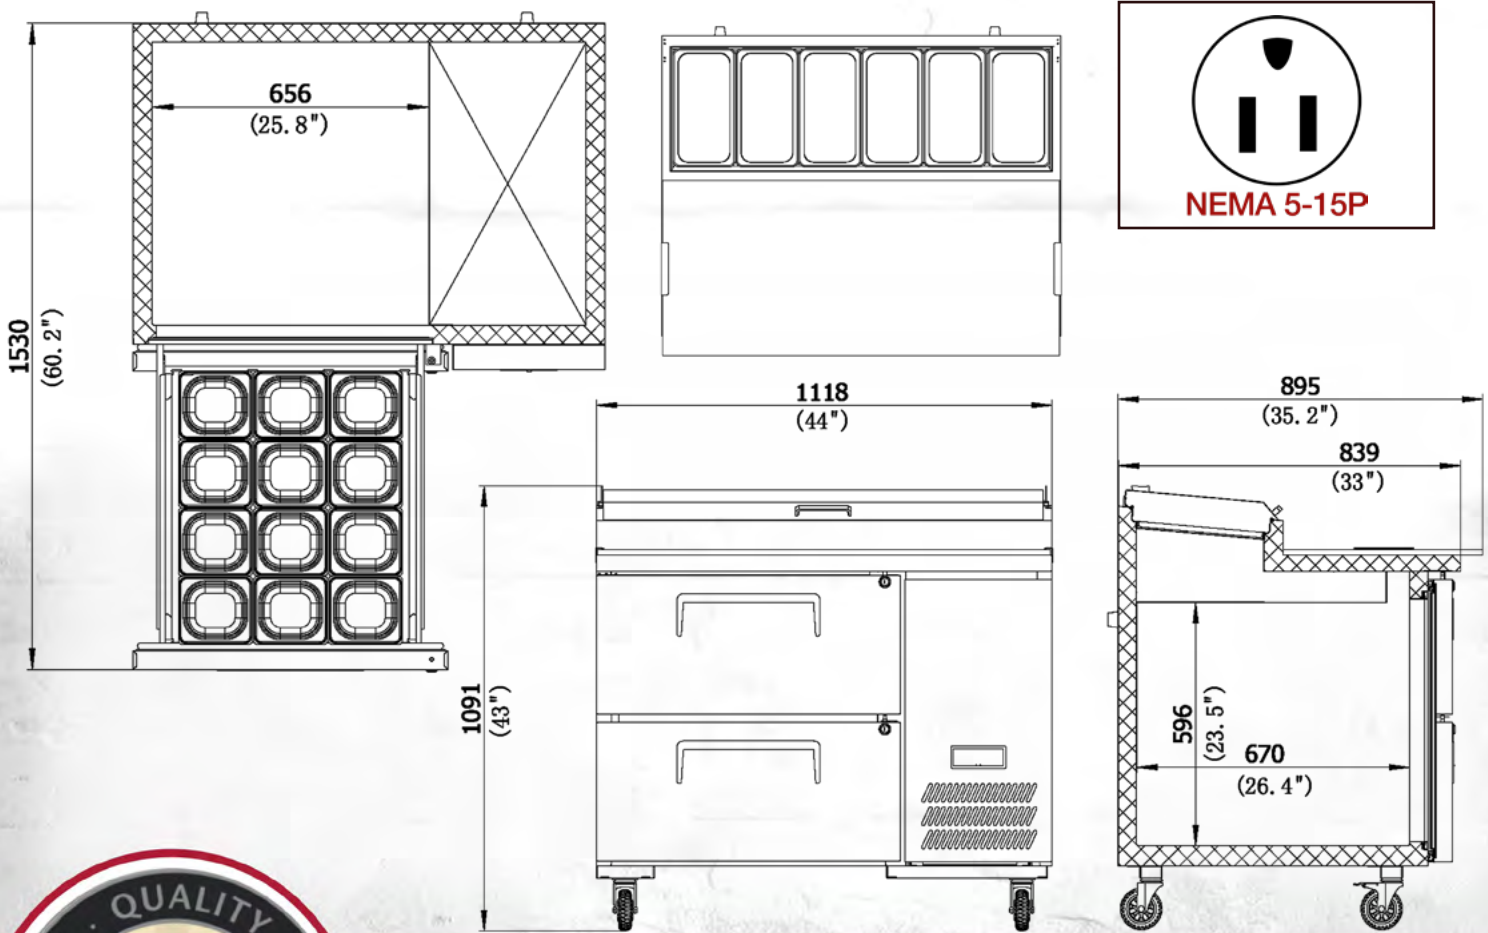

DIMENSIONS

Dimensions	Width		Depth		Height		Weight	
	Inches	mm	Inches	mm	Inches	mm	Lbs	KG
Exterior	44.0	1,118.0	34.0	865.0	43.0	1,091.0	219.4	99.5
Shipping	46.0	1,168.0	35.5	901.0	46.9	1,190.0	404.5	183.5
Interior	25.8	656.0	26.4	670.0	23.5	596.0		

TECHNICAL

Pans	Capacity	Drawers	Shelves	Casters	HP	Amps	Voltage	Refrig	Plug	Cord len
30	274/9.7	2	0	4"	1/5	2.95	115	R290	5-15P	≥1.8m

LINE DRAWINGS

EFI Sales Ltd.
Toronto Office & DC
515 Hanlon Creek Blvd.
Guelph, ON, N1C 0A1

EFI Sales Ltd.
Vancouver Office & DC
26895 Gloucester Way
Langley, BC, V4W 3Y3

(888) 565-9920 Toll Free
(519) 822-1895 Toronto
(604) 607-8850 Vancouver