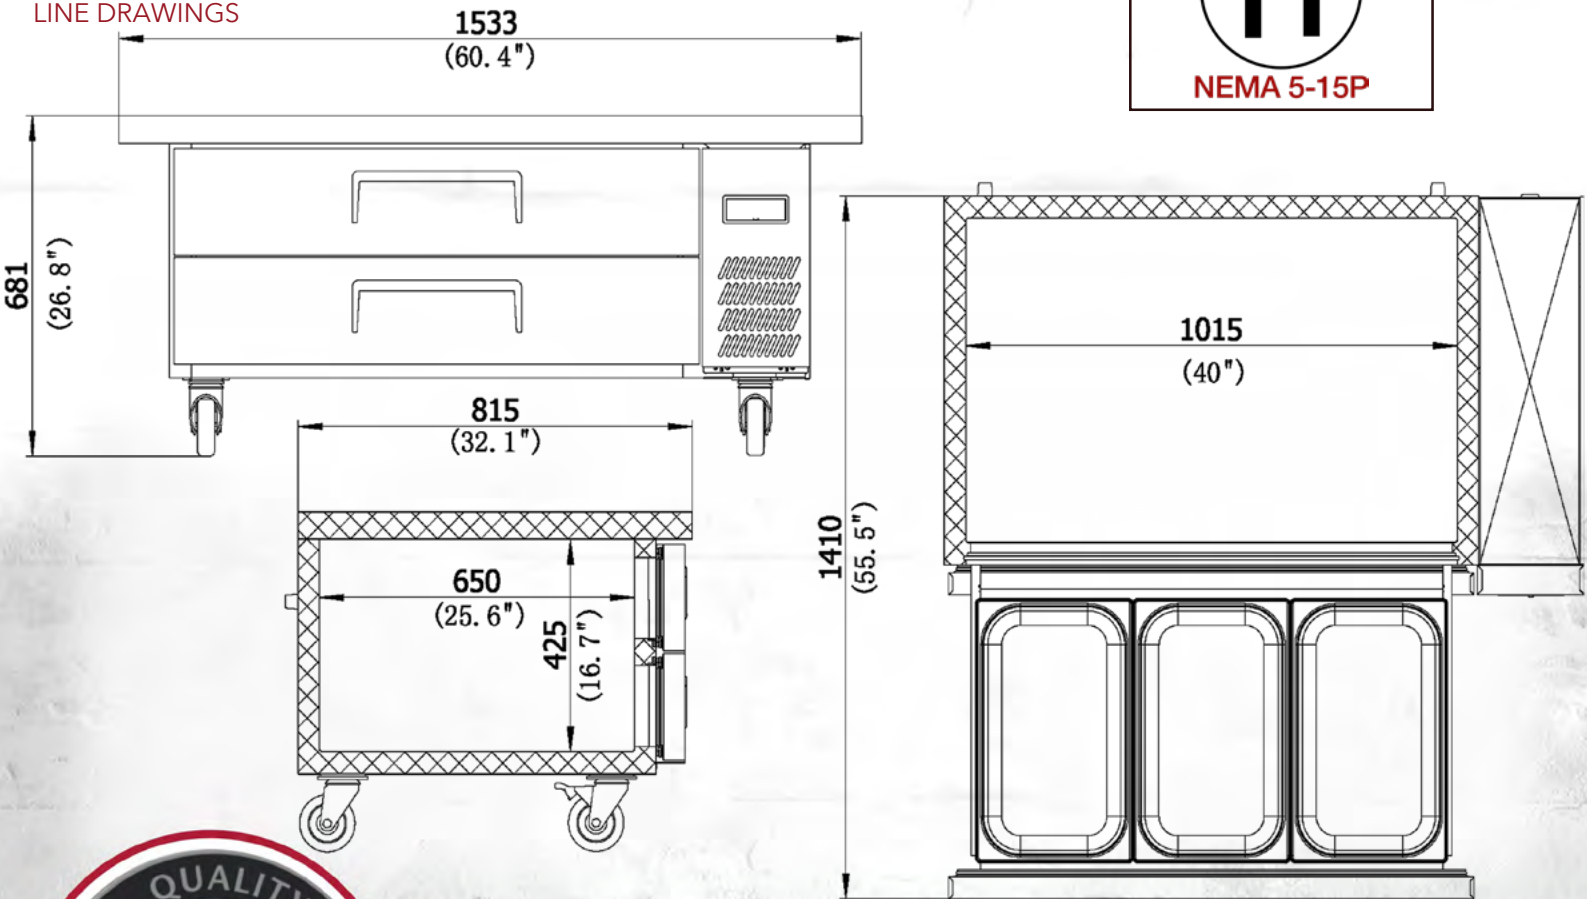

ADDITIONAL IMAGES

MODEL DESIGNATIONS

ADDITIONAL RESOURCES

DIMENSIONS

Dimensions	Width		Depth		Height		Weight	
	Inches	mm	Inches	mm	Inches	mm	Lbs	KG
Exterior	60.4	1,533.0	33.1	840.0	26.8	681.0	233.7	106.0
Shipping	62.4	1,585.0	34.5	875.0	29.6	750.0	296.5	134.5
Interior	40.0	1,015.0	25.6	650.0	16.7	425.0		

TECHNICAL

Pans	Capacity	Drawers	Shelves	Casters	HP	Amps	Voltage	Refrig	Plug	Cord len
6	117/4.1	2	0	4"	1/6	2.86	115	R290	5-15P	≥1.8m

LINE DRAWINGS

EFI Sales Ltd.
 Toronto Office & DC
 515 Hanlon Creek Blvd.
 Guelph, ON, N1C 0A1