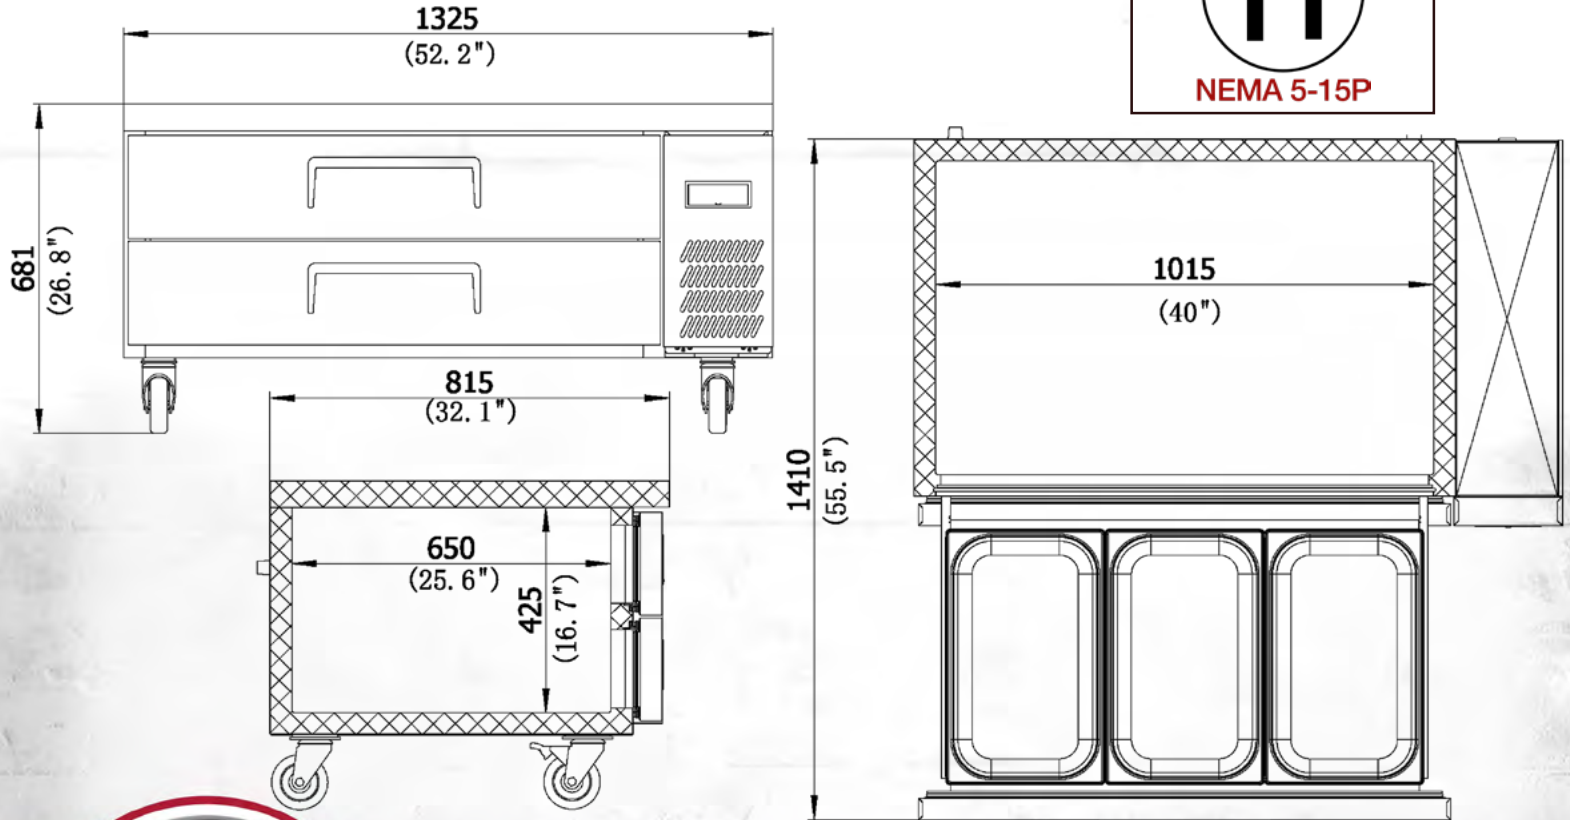

ADDITIONAL IMAGES

MODEL DESIGNATIONS

ADDITIONAL RESOURCES

DIMENSIONS

Dimensions	Width		Depth		Height		Weight	
	Inches	mm	Inches	mm	Inches	mm	Lbs	KG
Exterior	52.2	1,325.0	33.1	840.0	26.8	681.0	228.2	103.5
Shipping	54.2	1,375.0	34.5	875.0	29.6	750.0	287.7	130.5
Interior	40.0	1,015.0	25.6	650.0	16.7	425.0		

TECHNICAL

Pans	Capacity	Drawers	Shelves	Casters	HP	Amps	Voltage	Refrig	Plug	Cord len
6	117/4.1	2	0	4"	1/6	2.86	115	R290	5-15P	≥1.8m

LINE DRAWINGS

EFI Sales Ltd.
 Toronto Office & DC
 515 Hanlon Creek Blvd.
 Guelph, ON, N1C 0A1