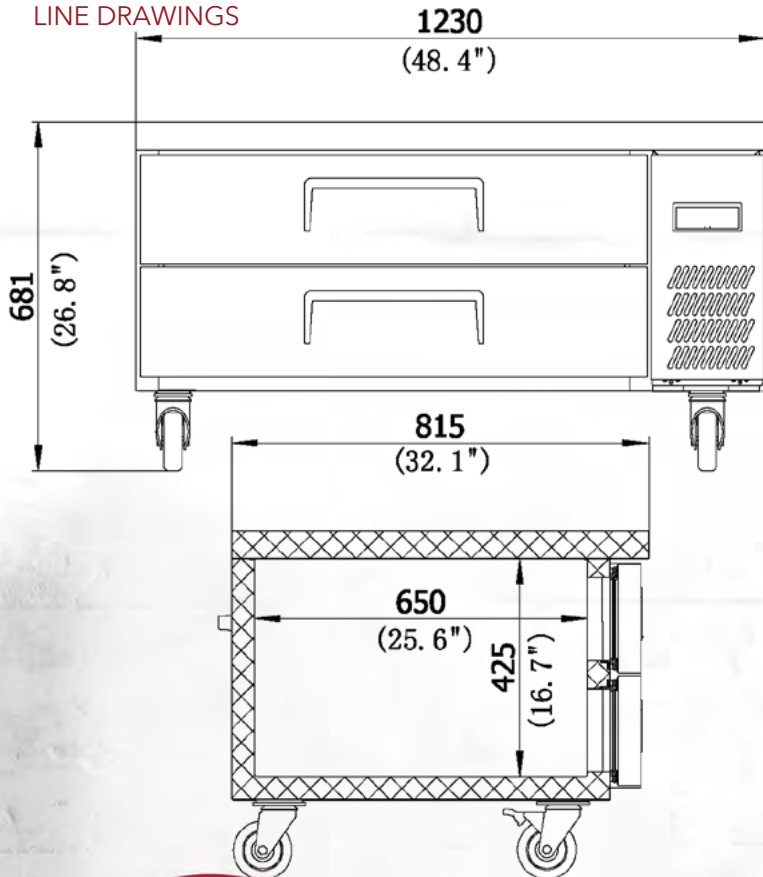

DIMENSIONS

Dimensions	Width		Depth		Height		Weight	
	Inches	mm	Inches	mm	Inches	mm	Lbs	KG
Exterior	48.4	1,230.0	33.1	840.0	26.8	681.0	215.0	97.5
Shipping	50.4	1,280.0	34.5	875.0	29.6	750.0	267.9	121.5
Interior	36.2	920.0	25.6	650.0	16.7	425.0		

TECHNICAL

Pans	Capacity	Drawers	Shelves	Casters	HP	Amps	Voltage	Refrig	Plug	Cord len
10	91/3.2	2	0	4"	1/6	2.86	115	R290	5-15P	≥1.8m

LINE DRAWINGS

EFI Sales Ltd.
Toronto Office & DC
515 Hanlon Creek Blvd.
Guelph, ON, N1C 0A1

EFI Sales Ltd.
Vancouver Office & DC
26895 Gloucester Way
Langley, BC, V4W 3Y3

(888) 565-9920 Toll Free
(519) 822-1895 Toronto
(604) 607-8850 Vancouver