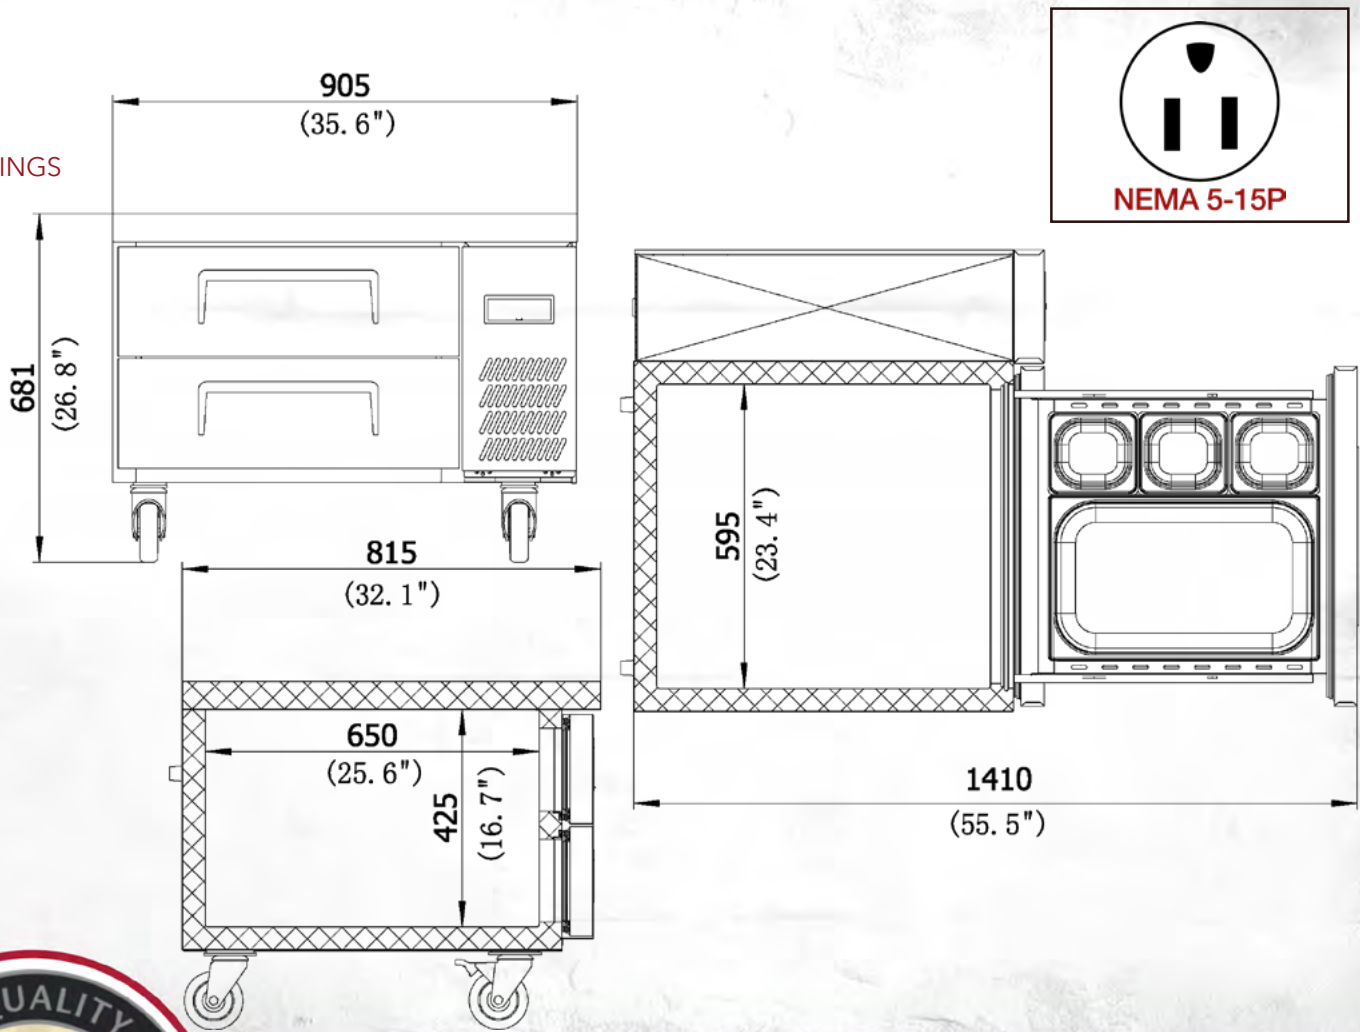

DIMENSIONS

Dimensions	Width		Depth		Height		Weight	
	Inches	mm	Inches	mm	Inches	mm	Lbs	KG
Exterior	35.6	905.0	33.1	840.0	26.8	681.0	178.6	81.0
Shipping	37.6	955.0	34.5	875.0	29.6	750.0	221.8	100.6
Interior	23.4	595.0	25.6	650.0	16.7	425.0		

TECHNICAL

Pans	Capacity	Drawers	Shelves	Casters	HP	Amps	Voltage	Refrig	Plug	Cord len
8	52/1.8	2	0	4"	1/6	2.74	115	R290	5-15P	≥1.8m

LINE DRAWINGS

EFI Sales Ltd.
Toronto Office & DC
515 Hanlon Creek Blvd.
Guelph, ON, N1C 0A1

EFI Sales Ltd.
Vancouver Office & DC
26895 Gloucester Way
Langley, BC, V4W 3Y3

(888) 565-9920 Toll Free
(519) 822-1895 Toronto
(604) 607-8850 Vancouver