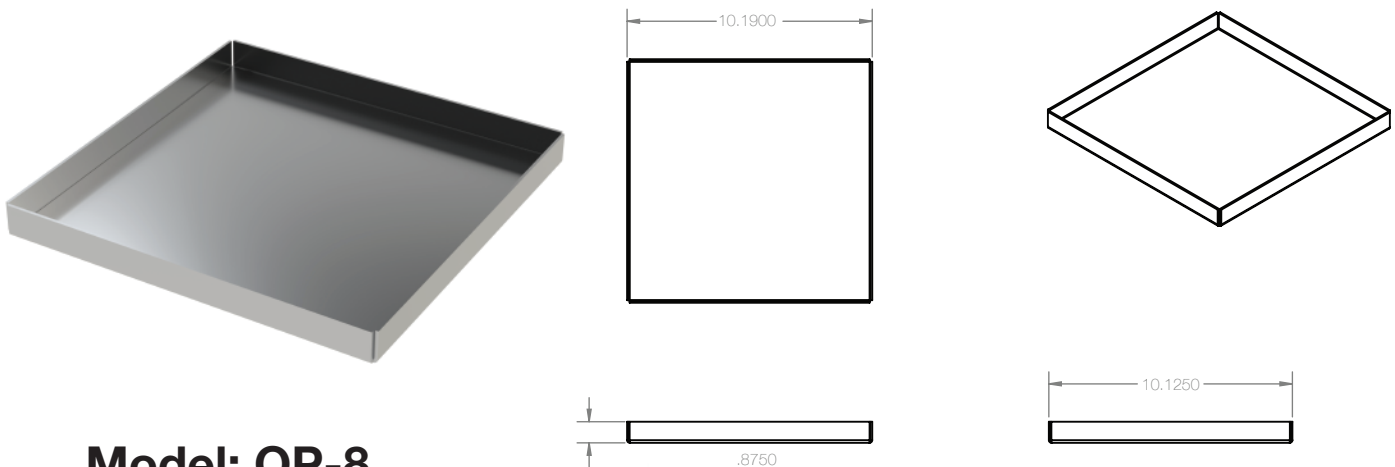

# Oven Pan

## Model: OP-4

Weight - .6lbs | Shipping Weight – 2.6lbs

Shipping Dimensions 13" x 10" x 4"

Sold: EACH

## Model: OP-8

Weight - 1lbs | Shipping Weight - 3lbs

Shipping Dimensions 13" x 10" x 4"

Sold: EACH