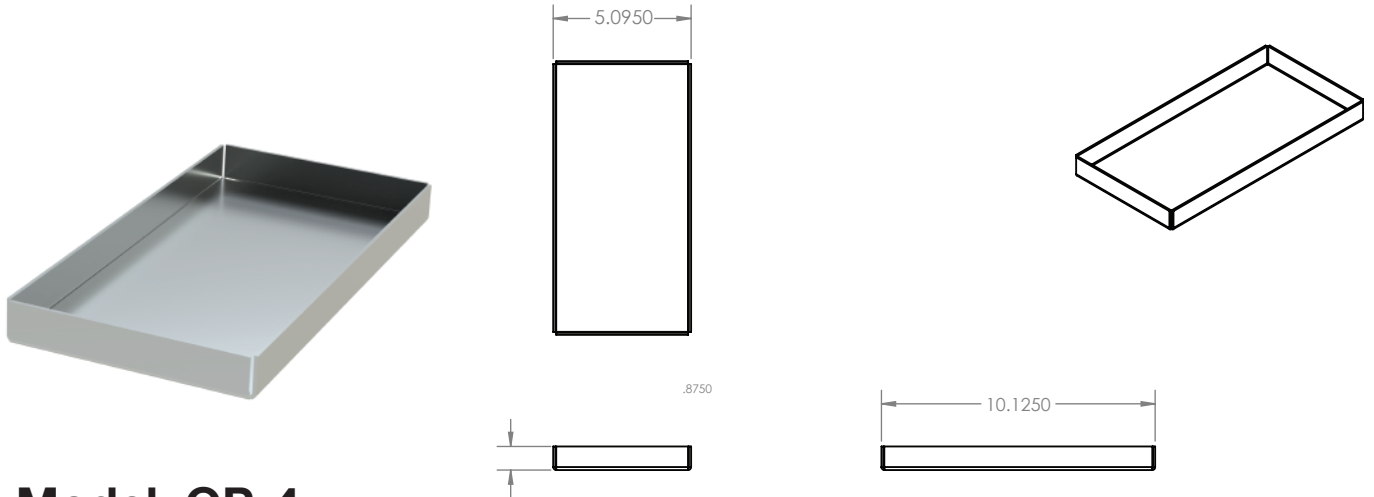

# Oven Pan

## Model: OP-4

Weight - .6lbs | Shipping Weight – 2.6lbs

Shipping Dimensions 13" x 10" x 4"

Sold: EACH

## Model: OP-8

Weight - 1lbs | Shipping Weight - 3lbs

Shipping Dimensions 13" x 10" x 4"

Sold: EACH