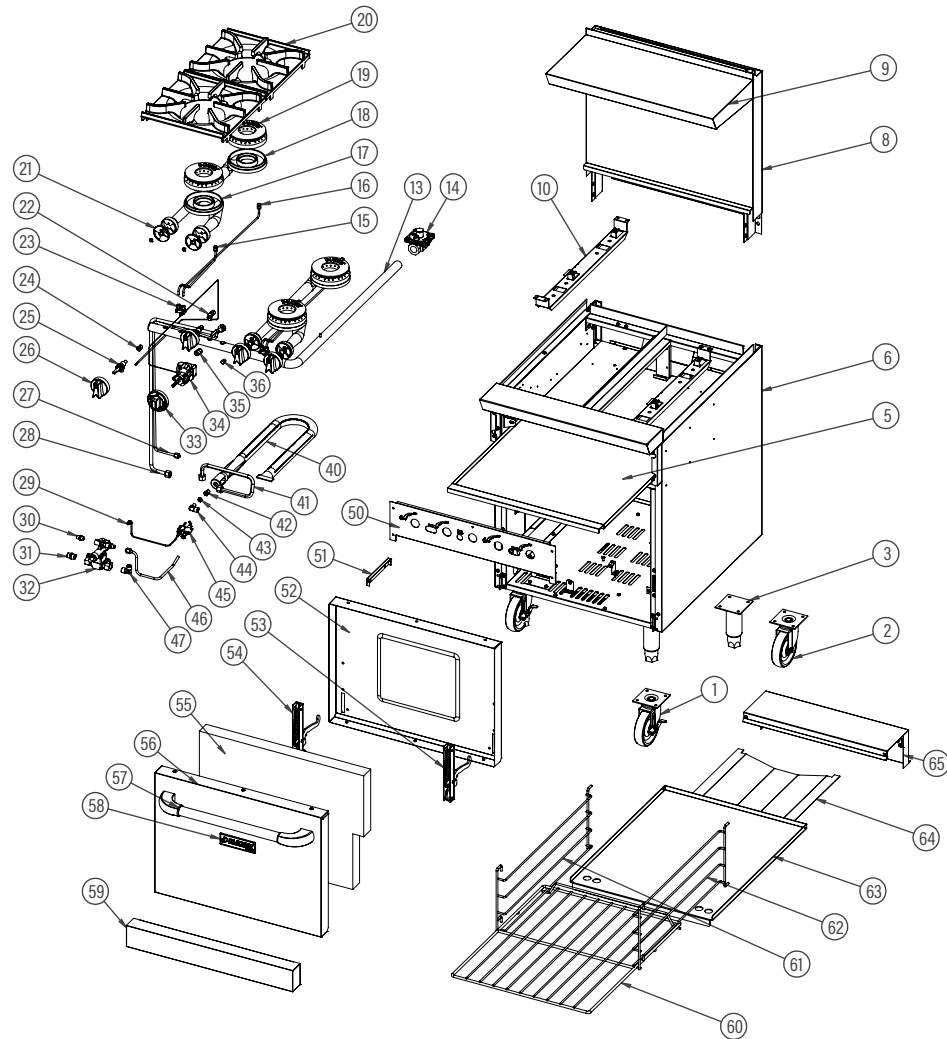

BGR-4B

PARTS BREAKDOWN

1	BE-1049	6" CASTERS FOR UNIT WITH BRAKE
2	BE-1048	6" CASTERS FOR UNIT WITH NO BRAKE
3	BE-1047	STAINLESS STEEL LEG (Height 6"~7")
5	BE-1146	24" CRUMB TRAY
6	BE-1148	SERIES-SIDE PANEL RIGHT
6	BE-1149	SERIES-SIDE PANEL LEFT
8	BE-1153	BACKGUARD ASSEMBLY 24"
9	BE-1156	SHELF (S/S) 24"
10	BE-1100	BURNER SUPPORTS
13	BE-1160	MANIFOLD ASSEMBLY FOR BGR-4B
14	BE-1117	REGULATING VALVE,RV48CL-66-0076 BSP
14	BE-1168	3/4" REGULATOR NG/LPG,7015-5010
14	BE-1169	3/4" REGULATOR NG/LPG,R500S-66-006
14	BE-1170	3/4" REGULATOR NG/LPG,8015-(L, H)
15	BE-1106	FRONT PILOT ASSEMBLY
16	BE-1104	REAR PILOT ASSEMBLY
17	BE-1105	SHORT GAS INJECTOR
18	BE-1103	LONG GAS INJECTOR
19	BE-1102	BURNER
20	BE-1101	BURNER GRATES 12"
21	BE-1107	AIR SHUTTER
22	BE-1171	SINGLE PILOT ADJUSTMENT
23	BE-1108	DOUBLE SHUT OFF VALVE , AP6-1
24	RR-1121*	GAS ORIFICE *-40 NG #40 *-52 LPG #52
25	BE-1073	GAS VALVE ON-OFF,A18-318
26	BE-1075	KNOBS
27	BE-1172	TUBING 1/4"
28	BE-1173	TUBING 3/8"
29	BE-1174	OVEN PILOT THERMOCOUPLE
30	BE-1175	CC STRAIGHT FITTING1/8" NPT X 1/4"
31	BE-1176	CC STRAIGHT FITTING3/8" NPT X 3/8"
32	BE-1177	SAFETY VALVE
33	BE-1178	THERMOSTAT KNOB
34	BE-1179	OVEN THERMOSTAT
35	BE-1180	CC 90 ELBOW 1/4" NPT X 3/8"
36	BE-1141	PLUGS 1/8NPT
40	BE-1185	U-SHAPED BURNERS
41	BE-1186	TUBING 3/8"
42	BE-1187	OVEN ORIFICE - NAT.40#
42	BE-1188	OVEN ORIFICE - NAT.38#
42	BE-1189	OVEN ORIFICE - L.P.52#
42	BE-1190	VEN ORIFICE - L.P.549#
43	BE-1191	NUT, 3/8-27
44	BE-1192	3/8 X 3/8-27 ORIFICE MIXER ELBOW
45	BE-1026	OVEN PILOT ASSEMBLY NG
45	BE-1027	OVEN PILOT ASSEMBLY LP