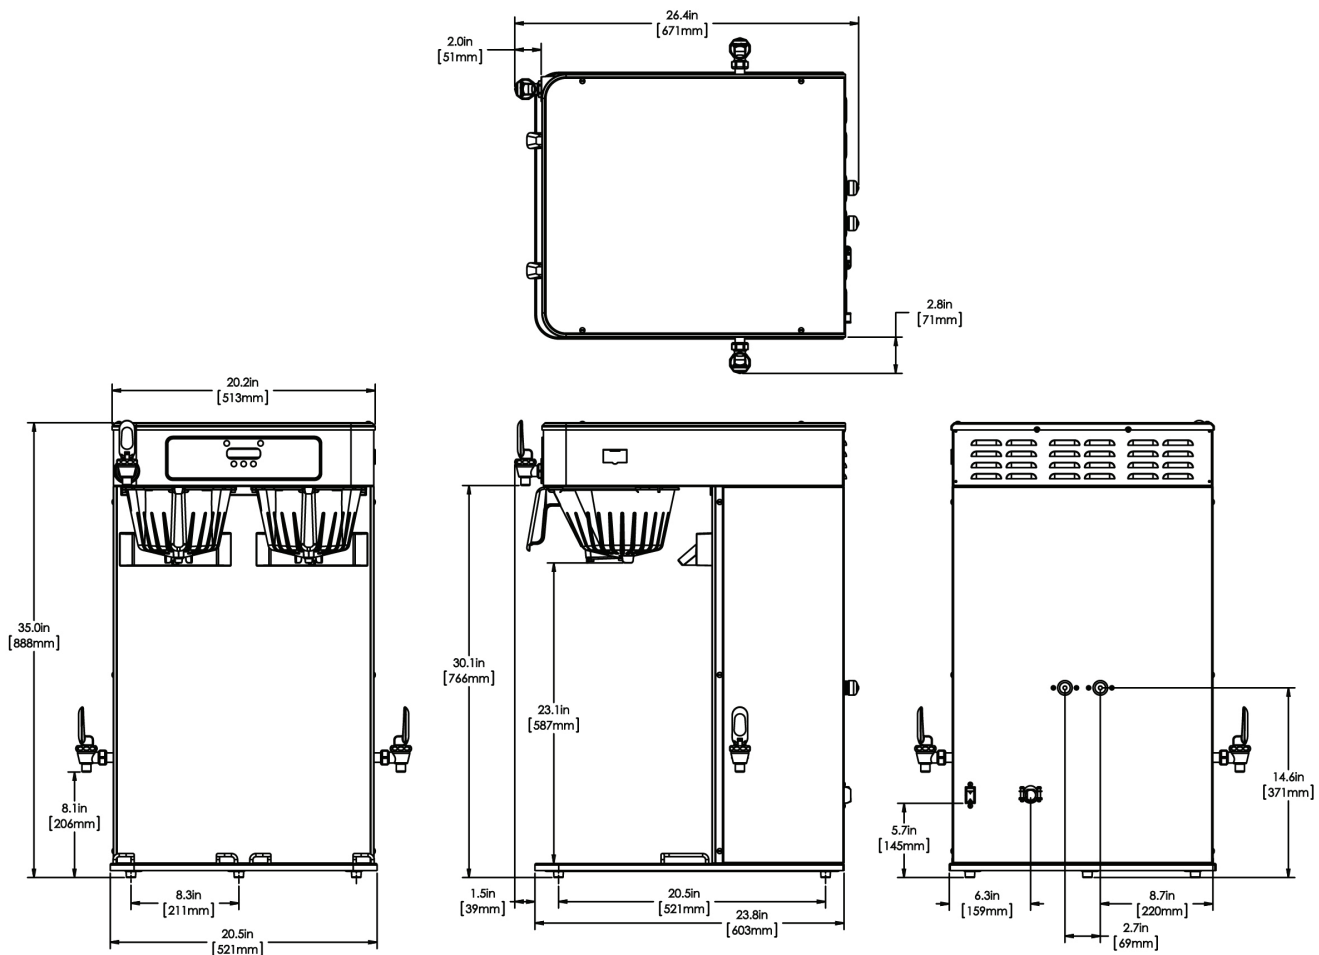

Dimensions & Specifications

Model	Product #	Volts	Amps	Tank Htr Watts	Total Watts	Capacity per hour	Cubic ft³/m³	Weight lbs/kg	Cord Attached
ITCB Twin Infusion HV	52400.6100	120/240	25	-	6000	672	15.4/0.43	74.6/33.8	yes

Capacity: Incoming water temp of 60°F (15.5°C)

Electrical: Requires 3-wires plus ground service rated 120/240V, single phase, 60Hz. Brewer is supplied with a cordset and a NEMA 5-15P plug. Receptacle is not included (NEMA 5-15P).

Plumbing: 20-90 psi (138-621 kPa). Supplied with 1/4" male flare fitting and garden hose fitting.

Bunn-O-Matic® Corporation of Canada • 280 Industrial Pkwy South, Aurora Ontario. L4G 3T9 • (905) 841-2866 • www.bunn.com

BUNN® practices continuous product research and improvement. We reserve the right to change specifications and product design without notice. Such revisions do not entitle the buyer to corresponding changes, improvements, additions or replacements for previously purchased equipment.

All dimensions shown in centimeters.