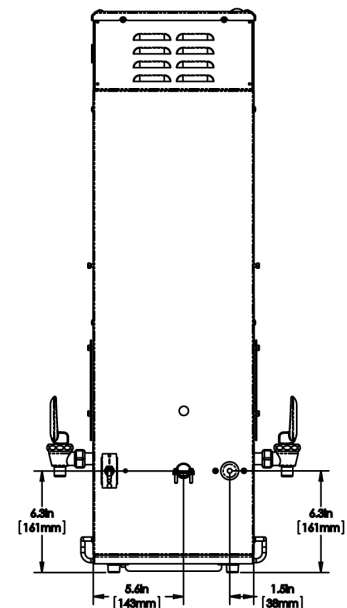

Dimensions & Specification

Model	Product #	Volts	Amps	Tank Htr Watts	Total Watts	Capacity per hour	Cubic ft3/m3	Weight lbs/kg	Cord Attached
ITCB-DV Infusion	52300.6100	120	14		1700	80 8oz. cups	9.8/0.27	47.6/21.5	yes
		120/208	13		2650	123 8oz. cups	9.8/0.27	47.6/21.5	
		120/240	15		3500	163 8oz. cups	9.8/0.27	47.6/21.5	

Capacity: Incoming water temp of 60°F (15.5°C)

Electrical: If wired for 120V, requires 2-wires plus ground service rated 120V, single phase, 60 Hz.

If wired for 120/208V or 120/240V, requires 3-wires plus ground service rated 120/208V or 120/240V, single phase, 60 Hz. Brewer is supplied with a NEMA 5-15P plug. Receptacle is not included (NEMA 5-15P).

Plumbing: 20-90 psi (138-621 kPa). Supplied with 1/4" male flare fitting and garden hose fitting.

Bunn-O-Matic® Corporation of Canada • 280 Industrial Pkwy South, Aurora Ontario. L4G 3T9 • (905) 841-2866 • www.bunn.com

BUNN® practices continuous product research and improvement. We reserve the right to change specifications and product design without notice. Such revisions do not entitle the buyer to corresponding changes, improvements, additions or replacements for previously purchased equipment.

All dimensions shown in centimeters.