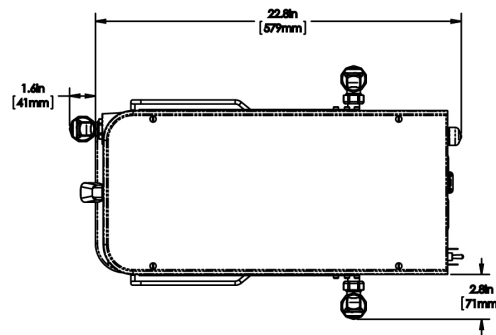

Dimensions & Specification

Model	Product #	Volts	Amps	Tank Htr Watts	Total Watts	Capacity per hour	Cubic ft3/m3	Weight lbs/kg	Cord Attached
ITCB-DV Infusion	52300.6100	120	14		1700	80 8oz. cups	9.8/0.27	47.6/21.5	yes
		120/208	13		2650	123 8oz. cups	9.8/0.27	47.6/21.5	
		120/240	15		3500	163 8oz. cups	9.8/0.27	47.6/21.5	

Capacity: Incoming water temp of 60°F (15.5°C)

Electrical: If wired for 120V, requires 2-wires plus ground service rated 120V, single phase, 60 Hz.

If wired for 120/208V or 120/240V, requires 3-wires plus ground service rated 120/208V or 120/240V, single phase, 60 Hz. Brewer is supplied with a NEMA 5-15P plug. Receptacle is not included (NEMA 5-15P).

Plumbing: 20-90 psi (138-621 kPa). Supplied with 1/4" male flare fitting and garden hose fitting.

Bunn-O-Matic® Corporation of Canada • 280 Industrial Pkwy South, Aurora Ontario. L4G 3T9 • (905) 841-2866 • www.bunn.com

BUNN® practices continuous product research and improvement. We reserve the right to change specifications and product design without notice. Such revisions do not entitle the buyer to corresponding changes, improvements, additions or replacements for previously purchased equipment.

All dimensions shown in centimeters.