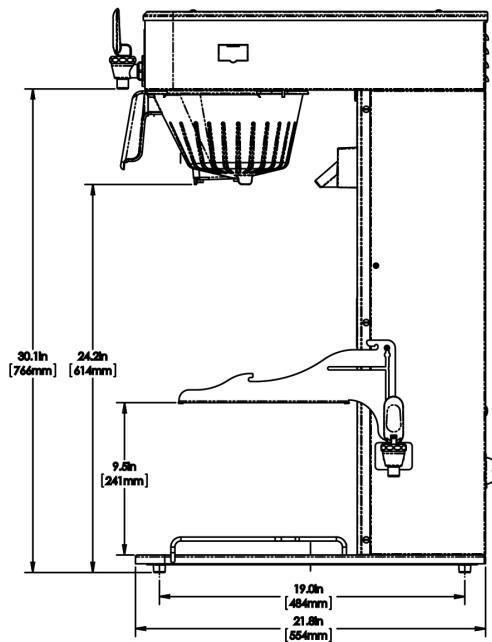

Dimensions & Specification

Model	Product #	Volts	Amps	Tank Htr Watts	Total Watts	Capacity per hour	Cubic ft3/m3	Weight lbs/kg	Cord Attached
ITCB-DV Infusion	52300.6100	120	14		1700	80 8oz. cups	9.8/0.27	47.6/21.5	yes
		120/208	13		2650	123 8oz. cups	9.8/0.27	47.6/21.5	
		120/240	15		3500	163 8oz. cups	9.8/0.27	47.6/21.5	

Capacity: Incoming water temp of 60°F (15.5°C)

Electrical: If wired for 120V, requires 2-wires plus ground service rated 120V, single phase, 60 Hz.

If wired for 120/208V or 120/240V, requires 3-wires plus ground service rated 120/208V or 120/240V, single phase, 60 Hz. Brewer is supplied with a NEMA 5-15P plug. Receptacle is not included (NEMA 5-15P).

Plumbing: 20-90 psi (138-621 kPa). Supplied with 1/4" male flare fitting and garden hose fitting.

Bunn-O-Matic® Corporation of Canada • 280 Industrial Pkwy South, Aurora Ontario. L4G 3T9 • (905) 841-2866 • www.bunn.com

BUNN® practices continuous product research and improvement. We reserve the right to change specifications and product design without notice. Such revisions do not entitle the buyer to corresponding changes, improvements, additions or replacements for previously purchased equipment.

All dimensions shown in centimeters.