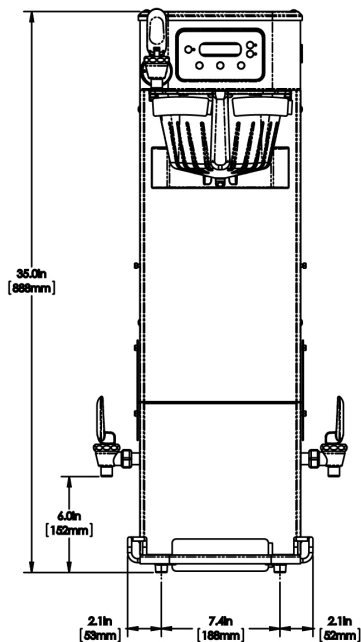

Dimensions & Specification

Model	Product #	Volts	Amps	Tank Htr Watts	Total Watts	Capacity per hour	Cubic ft3/m3	Weight lbs/kg	Cord Attached
ITCB-DV Infusion	52300.6100	120	14		1700	80 8oz. cups	9.8/0.27	47.6/21.5	yes
		120/208	13		2650	123 8oz. cups	9.8/0.27	47.6/21.5	
		120/240	15		3500	163 8oz. cups	9.8/0.27	47.6/21.5	

Capacity: Incoming water temp of 60°F (15.5°C)

Electrical: If wired for 120V, requires 2-wires plus ground service rated 120V, single phase, 60 Hz.

If wired for 120/208V or 120/240V, requires 3-wires plus ground service rated 120/208V or 120/240V, single phase, 60 Hz. Brewer is supplied with a NEMA 5-15P plug. Receptacle is not included (NEMA 5-15P).

Plumbing: 20-90 psi (138-621 kPa). Supplied with 1/4" male flare fitting and garden hose fitting.

Bunn-O-Matic® Corporation of Canada • 280 Industrial Pkwy South, Aurora Ontario. L4G 3T9 • (905) 841-2866 • www.bunn.com

BUNN® practices continuous product research and improvement. We reserve the right to change specifications and product design without notice. Such revisions do not entitle the buyer to corresponding changes, improvements, additions or replacements for previously purchased equipment.

All dimensions shown in centimeters.