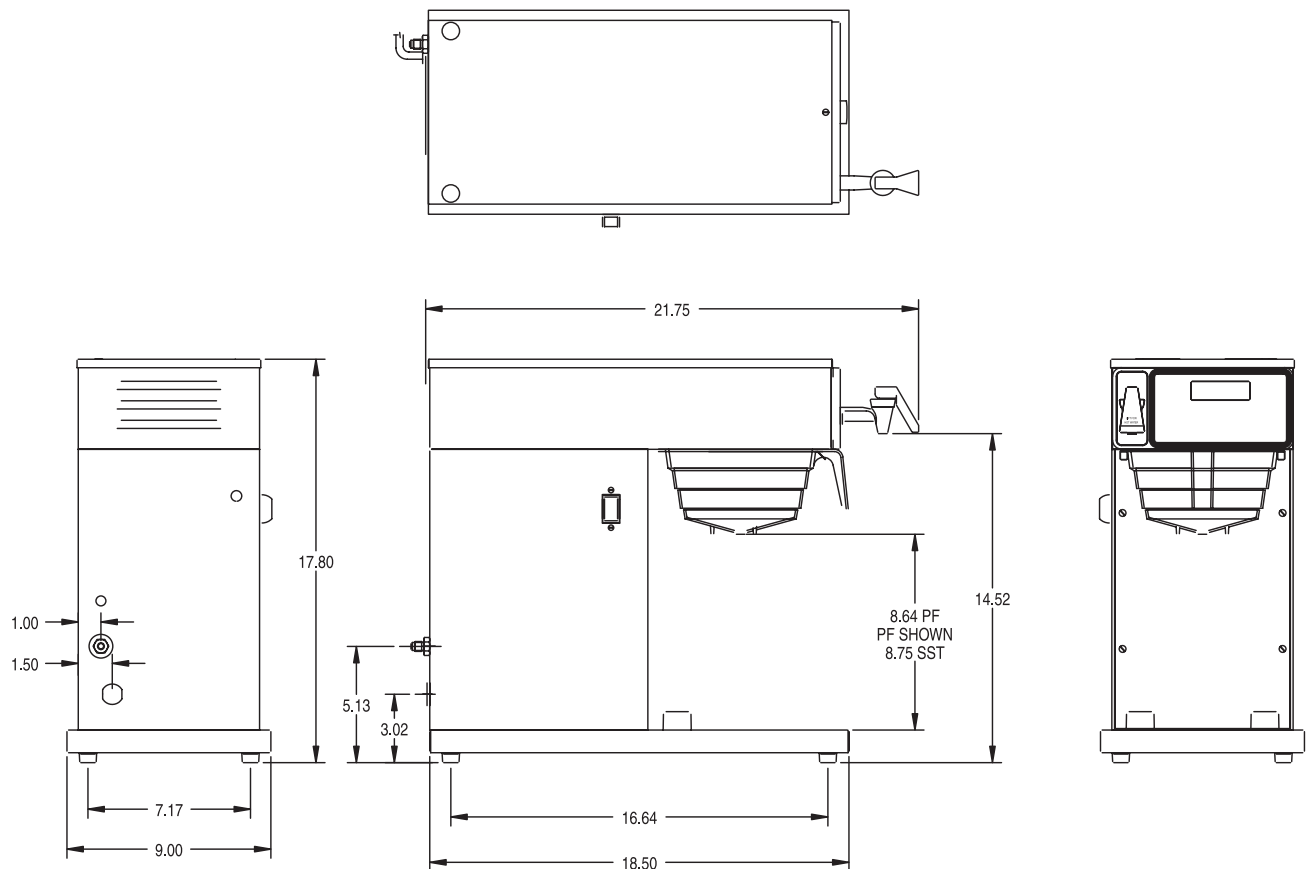

Dimensions & Specifications

Model	Product #	Volts	Amps	Tank Htr Watts	Total Watts	Capacity per hour	Cubic ft³/m³	Weight lbs/kg	Cord Attached
AXIOM-15-TC*	38700.6085	120	12.3	1425	1475	4.5 gal/ 17.1 liter	4.3/.122	30/ 13.6	Yes
AXIOM-DV-TC	38700.6011	120	12.3	1425	1475	4.5 gal/ 17.1 liter	4.3/.122	30/ 13.6	Yes
		120/208	13.0	2620	2670	7.5 gal/ 28.4 liter			
		120/240	15.0	3500	3550	7.5 gal/ 28.4 liter			
AXIOM-DV-TC*	38700.6070	120	12.3	1425	1475	4.5 gal/ 17.1 liter	4.3/.122	30/ 13.6	Yes
		120/208	13.0	2620	2670	7.5 gal/ 28.4 liter			
		120/240	15.0	3500	3550	7.5 gal/ 28.4 liter			
AXIOMP-DV-TC**	38700.6094	120	12.3	1425	1475	4.5 gal/ 17.1 liter	4.3/.122	30/ 13.6	Yes
		120/208	13.0	2620	2670	7.5 gal/ 28.4 liter			
		120/240	15.0	3500	3550	7.5 gal/ 28.4 liter			

Brewing capacity: based upon incoming water temp of 60°F (140°F rise) per 1/2 gallon brew time of 4 minutes.

*Stainless Steel funnel ** Model includes Pourover feature

Electrical: If wired for 120V, requires 2-wires plus ground service rated 120V, single phase, 60 Hz.
If wired for 120/208V or 120/240V, requires 3-wires plus ground service rated 120/208V or 120/240V, single phase, 60 Hz.

Plumbing: 20-90 psi (138-621 kPa). Supplied with 1/4" male flare fitting.

AXIOM-DV-TC

Bunn-O-Matic® Corporation of Canada • 280 Industrial Pkwy South, Aurora Ontario. L4G 3T9 • (905) 841-2866 • www.bunn.com

BUNN® practices continuous product research and improvement. We reserve the right to change specifications and product design without notice. Such revisions do not entitle the buyer to corresponding changes, improvements, additions or replacements for previously purchased equipment.

All dimensions shown in centimeters.