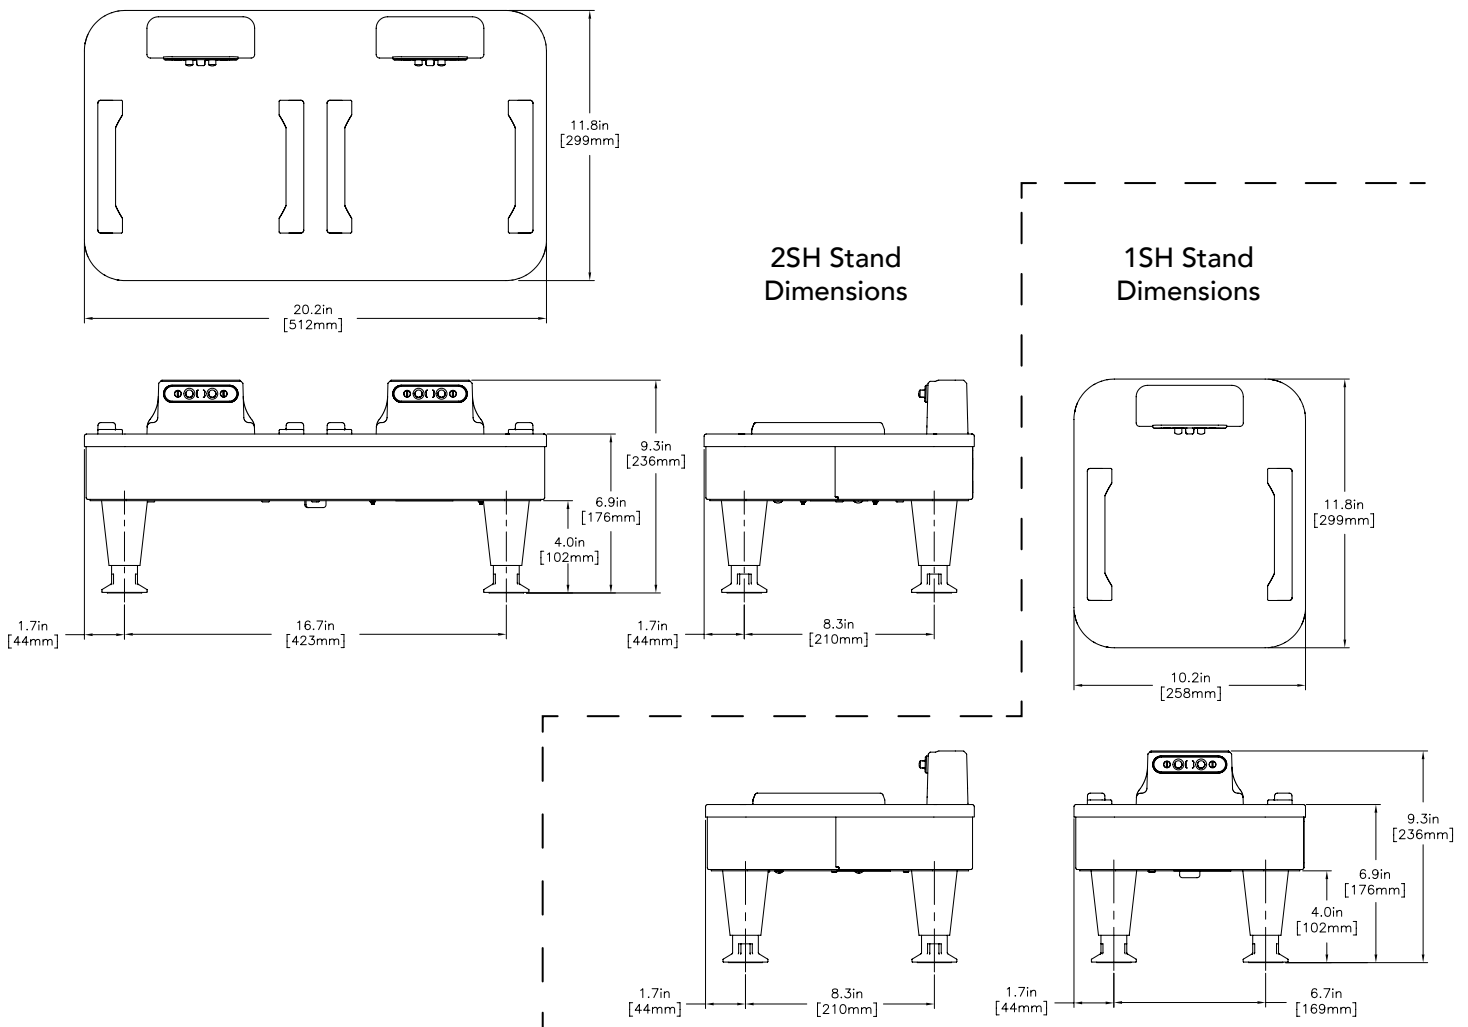

Infusion Series 1SH & 2SH Docking Stands

Infusion Series SH Server Stands

1SH Stand

Dimensions: 9.3" x 10.2" x 11.8"
(23.6cm x 25.8cm x 29.9cm)

2SH Stand

Dimensions: 9.3" x 20.2" x 11.8"
(23.6cm x 51.2cm x 29.9cm)

Related Products

Twin SH Brewer PE
Product No. : 53600.6100

Infusion Series SH Servers

*servers and stands sold separately
Product No. : 27850.6200

Model

Infusion SH Server Stands

Agency Listing

Dimensions & Specifications

Model	Product #	Volts	Amps	Total Watts	Capacity	Cubic ft ³ /m ³	Weight lbs/kg
1SH Stand	27825.6200	120	1.2	138	1SH Server	1.69/0.04	12.5/5.6
2SH Stand	27875.6200	120	1.8	216	2SH Servers	1.69/0.04	20.9/9.5
1SH Stand w/wifi	27825.6201	120	1.2	138	1SH Server	1.69/0.04	12.5/5.6
2SH Stand w/wifi	27875.6201	120	1.8	216	2SH Servers	1.69/0.04	20.9/9.5