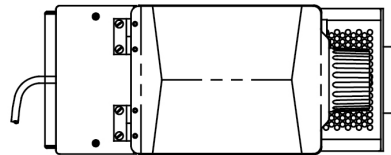

Dimensions & Specifications

Model	Product #	Volts	Amps	Capacity lbs / kg	Cubic ft³/m³	Weight lbs/kg	Cord Attached
G3-HD	22100.6006	120	9	3 / 1.36	5.9 / .16	56.2 / 25.4	Yes†

†Power cord (NEMA 5-15P) 15 Amp-120V machine only.

Electrical: 2-wires plus ground service rated 120V, 60Hz, circuit required, ¼ HP motor.

Bunn-O-Matic® Corporation of Canada • 280 Industrial Pkwy South, Aurora Ontario. L4G 3T9 • (905) 841-2866 • www.bunn.com

BUNN® practices continuous product research and improvement. We reserve the right to change specifications and product design without notice. Such revisions do not entitle the buyer to corresponding changes, improvements, additions or replacements for previously purchased equipment.

All dimensions shown in centimeters.