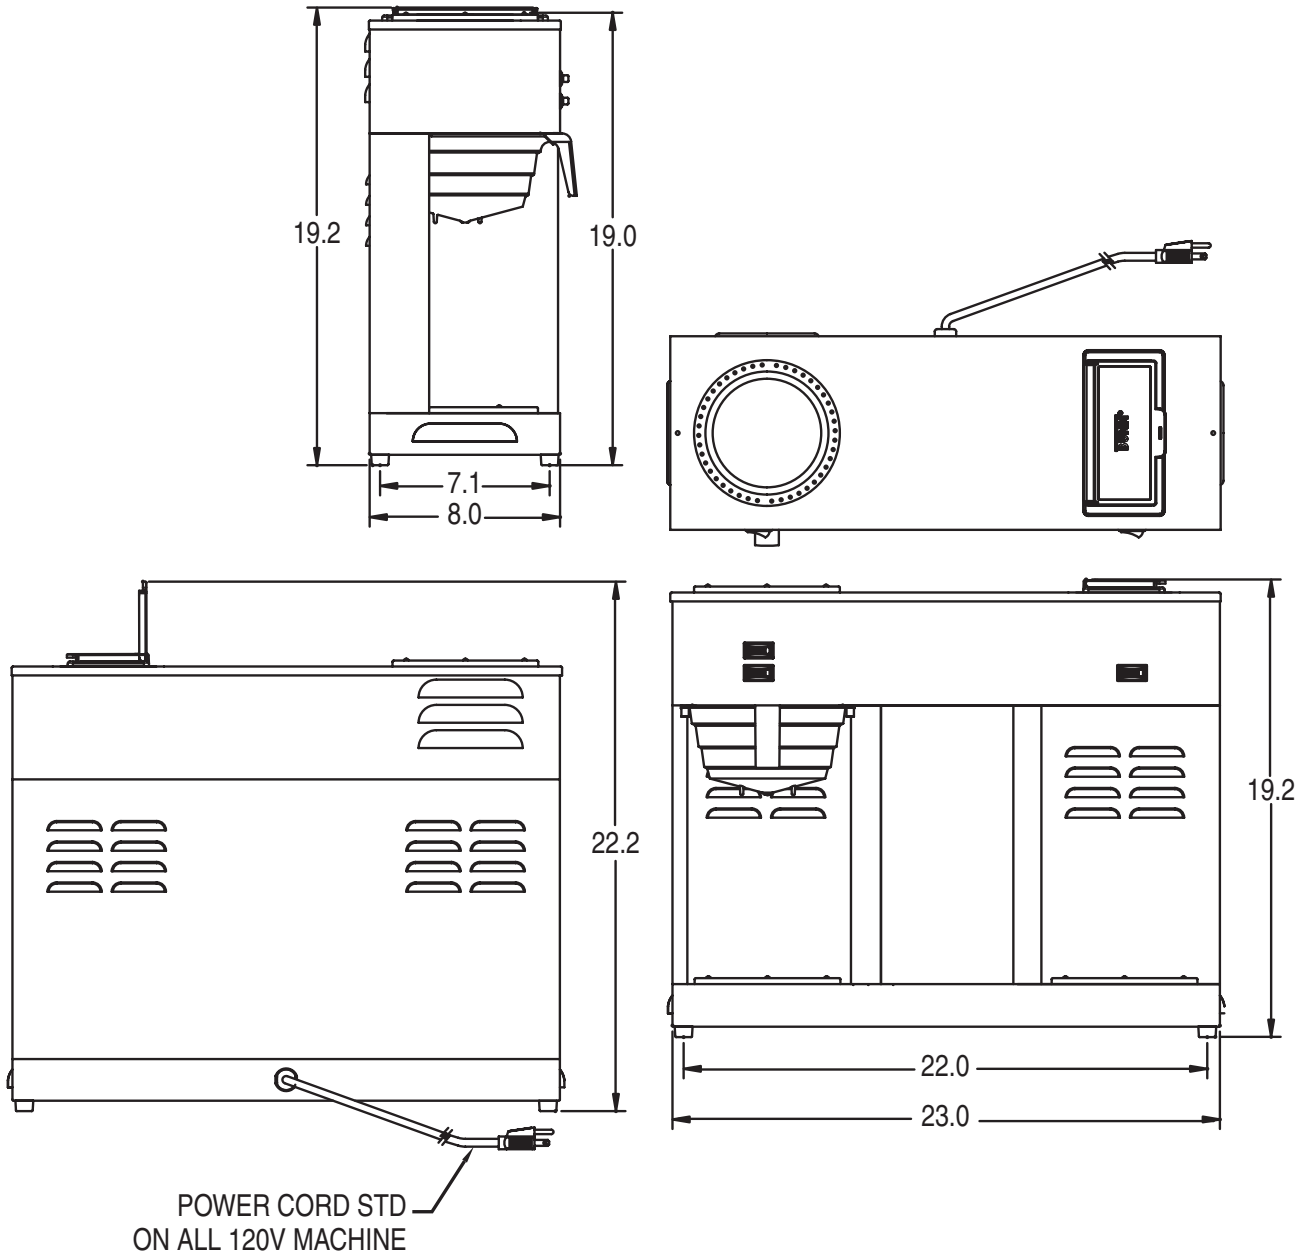

Dimensions & Specifications

Model	Product #	Volts	Amps	Tank Htr Watts	Total Watts	Capacity per hour	Cubic ft³/m³	Weight lbs/kg	Cord Attached
VPS Black	04275.6014	120	12.5	1150	1500	3.8 gal./14.4 liter	4.1/1.11	30 /13.6	Yes*

*Power cord (NEMA 5-15P) 15 Amp-120V machine only.
Brewing capacity: based upon incoming water temp of 60°F (140°F rise) per 1/2 gallon brew time of 4 minutes.

Electrical: Models require 2-wires plus grounded service rated 120V, single phase, 60 Hz.

Bunn-O-Matic® Corporation of Canada • 280 Industrial Pkwy South, Aurora Ontario. L4G 3T9 • (905) 841-2866 • www.bunn.com

BUNN® practices continuous product research and improvement. We reserve the right to change specifications and product design without notice. Such revisions do not entitle the buyer to corresponding changes, improvements, additions or replacements for previously purchased equipment.

All dimensions shown in centimeters.

1/16 © Bunn-O-Matic Corporation