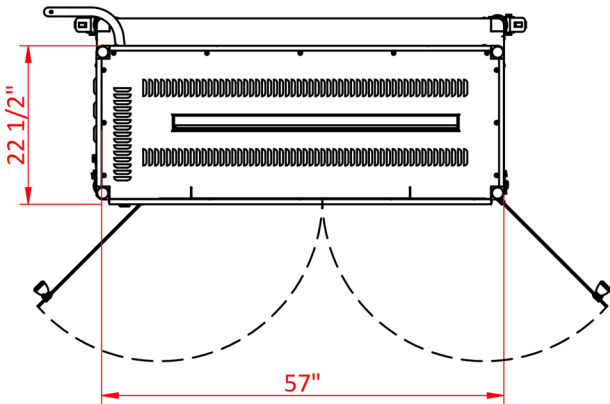

Manufacturer :

TOP VIEW

SIDE VIEW

FRONT VIEW

Elec. Consumption	220V Tri Phase 20.6 Kw 54 Amps	STANDARD FEATURES
Capacity	Up to 24 with 3lbs Chicken Up to 28 with 2lbs Chicken	STD finish : Black Enamel with all Stainless steel trims
Warranty	1 Year parts and labor	4 spits
Venting	The rotisserie requires a type 1 grease type hood installed in accordance with all national and local codes	Bottom drip pan with drain valve
Min. Clearance	6" on the right, left and rear side	2 Tempered glass doors
Shipping Weight	450 lbs crated	4 casters with front brakes
		Individual Motors
		Roof with Lighted Rotisserie Sign