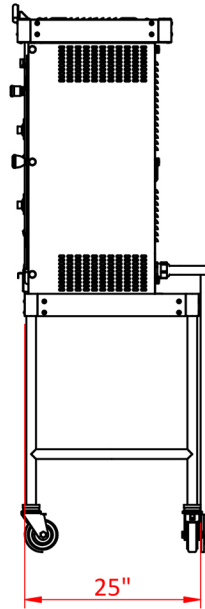

ROTISSERIE

SPECIFICATIONS

Model : **MAG 58/4** Electric Version

Manufacturer :

DESIGN

Traditional Rotisserie with powerful lighting system.
Porcelain Enamel finish with choice of color available
Decorative roof with lighted rotisserie sign

COLORS

STANDARD

■ Signal Black
(RAL 9004)

OPTIONS

■ Purple Red (RAL 3004)
■ Traffic Red (RAL 3016)
■ Gentian Blue (RAL 5010)
■ Stainless Steel

ROTISSERIE

SPECIFICATIONS

Model : **MAG 58/4** Electric Version

Manufacturer :

TOP VIEW

SIDE VIEW

FRONT VIEW

Elec. Consumption	220V Tri Phase 20.6 Kw 54 Amps	STANDARD FEATURES
Capacity	Up to 24 with 3lbs Chicken Up to 28 with 2lbs Chicken	STD finish : Black Enamel with all Stainless steel trims
Warranty	1 Year parts and labor	4 spits
Venting	The rotisserie requires a type 1 grease type hood installed in accordance with all national and local codes	Bottom drip pan with drain valve
Min. Clearance	6" on the right, left and rear side	2 Tempered glass doors
Shipping Weight	450 lbs crated	4 casters with front brakes
		Individual Motors
		Roof with Lighted Rotisserie Sign