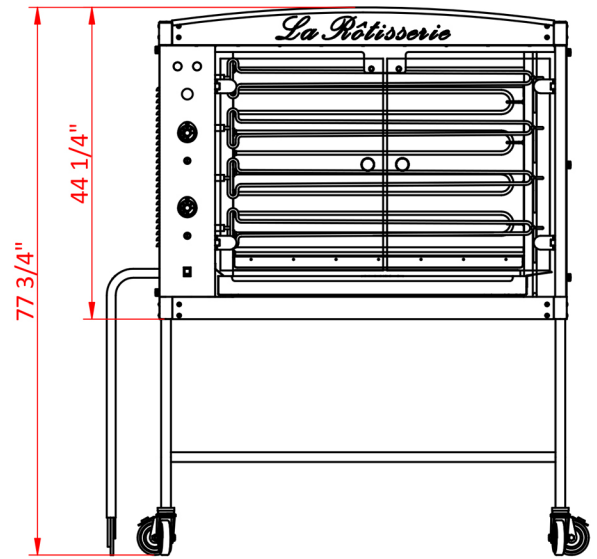

ROTISSERIE

SPECIFICATIONS

Model : **MAG 58/4** Electric Version

Manufacturer :

DESIGN

Traditional Rotisserie with powerful lighting system.
Porcelain Enamel finish with choice of color available
Decorative roof with lighted rotisserie sign

COLORS

STANDARD

■ Signal Black
(RAL 9004)

OPTIONS

■ Purple Red (RAL 3004)
■ Traffic Red (RAL 3016)
■ Gentian Blue (RAL 5010)
■ Stainless Steel

ROTISSERIE

SPECIFICATIONS

Model : **MAG 58/4** Electric Version

Manufacturer :

TOP VIEW

SIDE VIEW

FRONT VIEW

Elec. Consumption	220V Tri Phase 20.6 Kw 54 Amps	STANDARD FEATURES
Capacity	Up to 24 with 3lbs Chicken Up to 28 with 2lbs Chicken	STD finish : Black Enamel with all Stainless steel trims
Warranty	1 Year parts and labor	4 spits
Venting	The rotisserie requires a type 1 grease type hood installed in accordance with all national and local codes	Bottom drip pan with drain valve
Min. Clearance	6" on the right, left and rear side	2 Tempered glass doors
Shipping Weight	450 lbs crated	4 casters with front brakes
		Individual Motors
		Roof with Lighted Rotisserie Sign